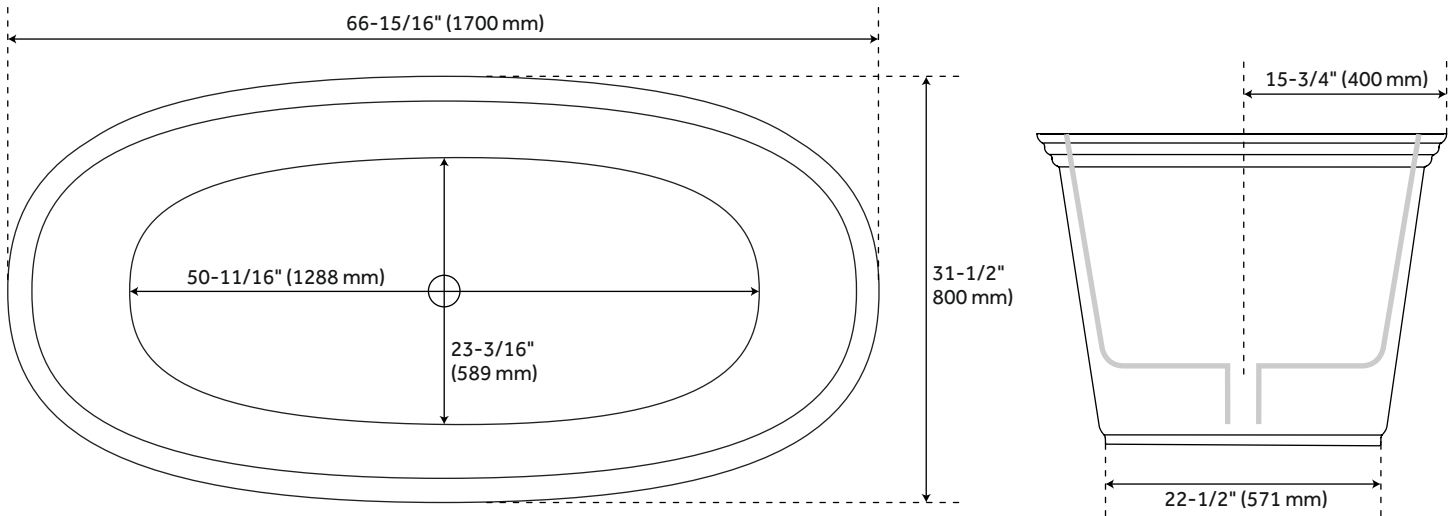

67" DORIC SOLID SURFACE FREESTANDING TUB

SKU: 949183

SHDOFS6731WH

All dimensions and specifications are nominal and may vary. Use actual products for accuracy in critical situations.