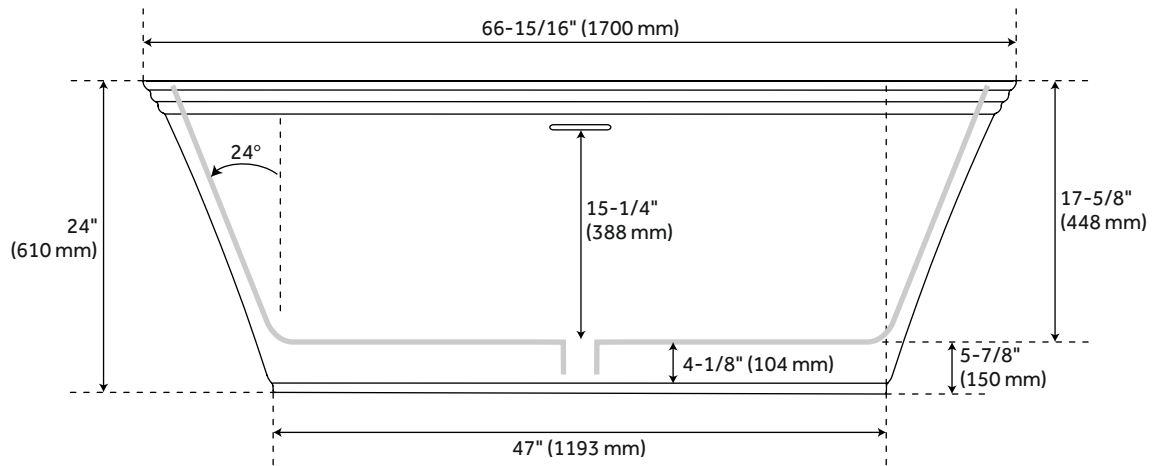

67" DORIC SOLID SURFACE FREESTANDING TUB

SKU: 949183

SHDOFS6731WH

All dimensions and specifications are nominal and may vary. Use actual products for accuracy in critical situations.