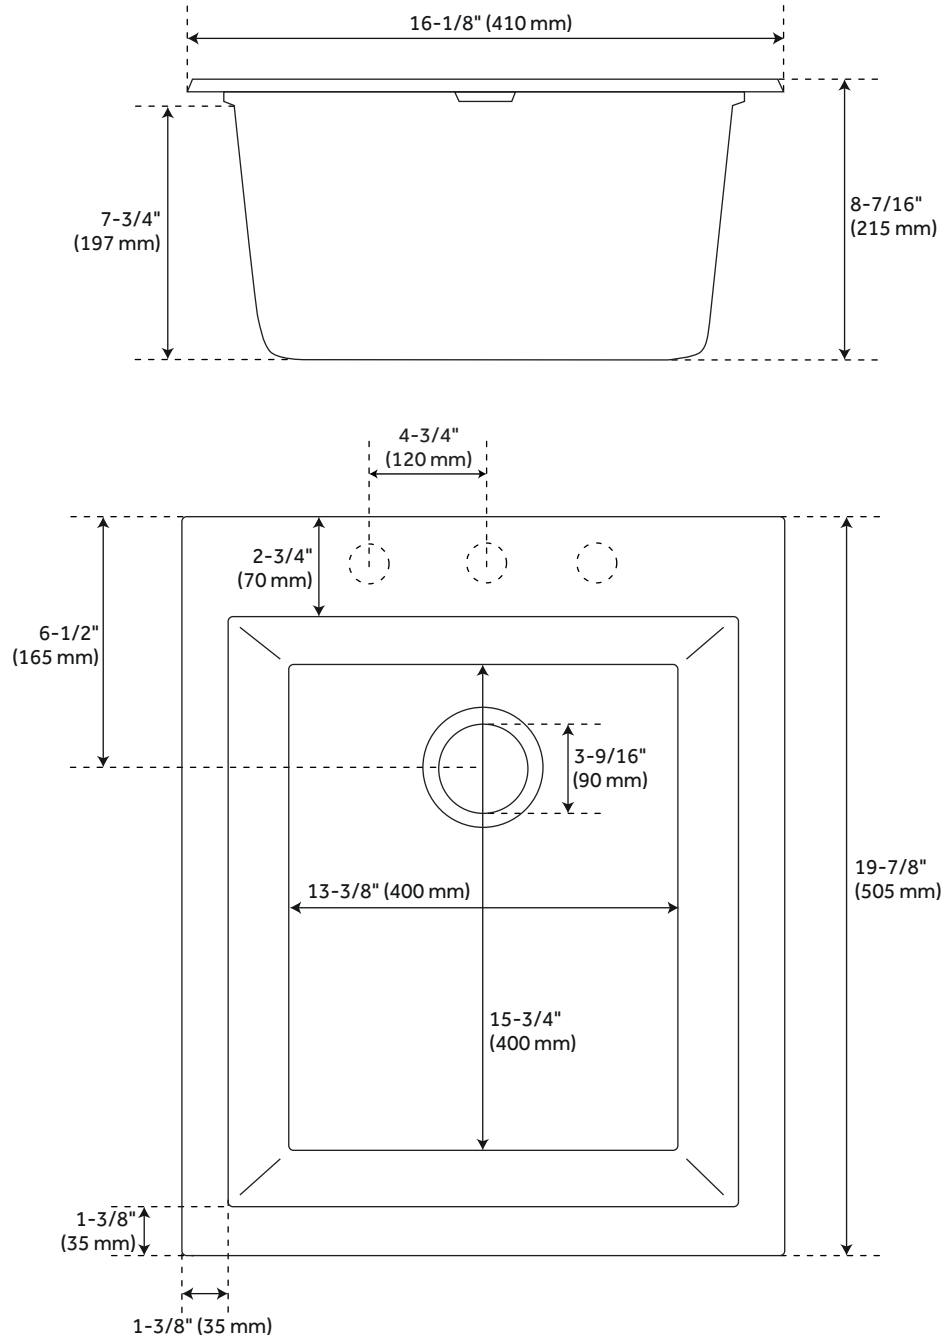

16" HOLCOMB DROP-IN GRANITE COMPOSITE SINK - CLOUD WHITE

SKU: 949184
Code: SH450397

FEATURES

Length: 16-1/8"
Width: 19-7/8"
Height: 8-7/16"
Mounting Hardware Included: Yes
Number of Basins: 1
Sink Installation: Drop-In
Product Color: White
Faucet Centers: No Faucet Hole
Basin Length: 13-3/8"
Basin Width: 15-5/8"
Rim Thickness: 1-3/8"
Fits Drain Hole Size: 3-1/2"
Interior Treatment: Smooth
Drain Included: Optional
Faucet Included: No
Sink Material: Granite
Basin Configuration: Single
Water Depth to Rim: 7-3/4"
Faucet Holes: No Faucet Hole

REVISED 3/15/2023

16" HOLCOMB DROP-IN GRANITE COMPOSITE SINK - CLOUD WHITE

SKU: 949184
Code: SH450397

ADDITIONAL FEATURES

- It is recommended to have the sink at the job site before cutting cabinet or counter top.
- Resistant to heat, stains, and scratches.

REVISED 3/15/2023

16" HOLCOMB DROP-IN GRANITE COMPOSITE SINK - CLOUD WHITE

SKU: 949184
ON4110-58UG

All dimensions and specifications are nominal and may vary. Use actual products for accuracy in critical situations.