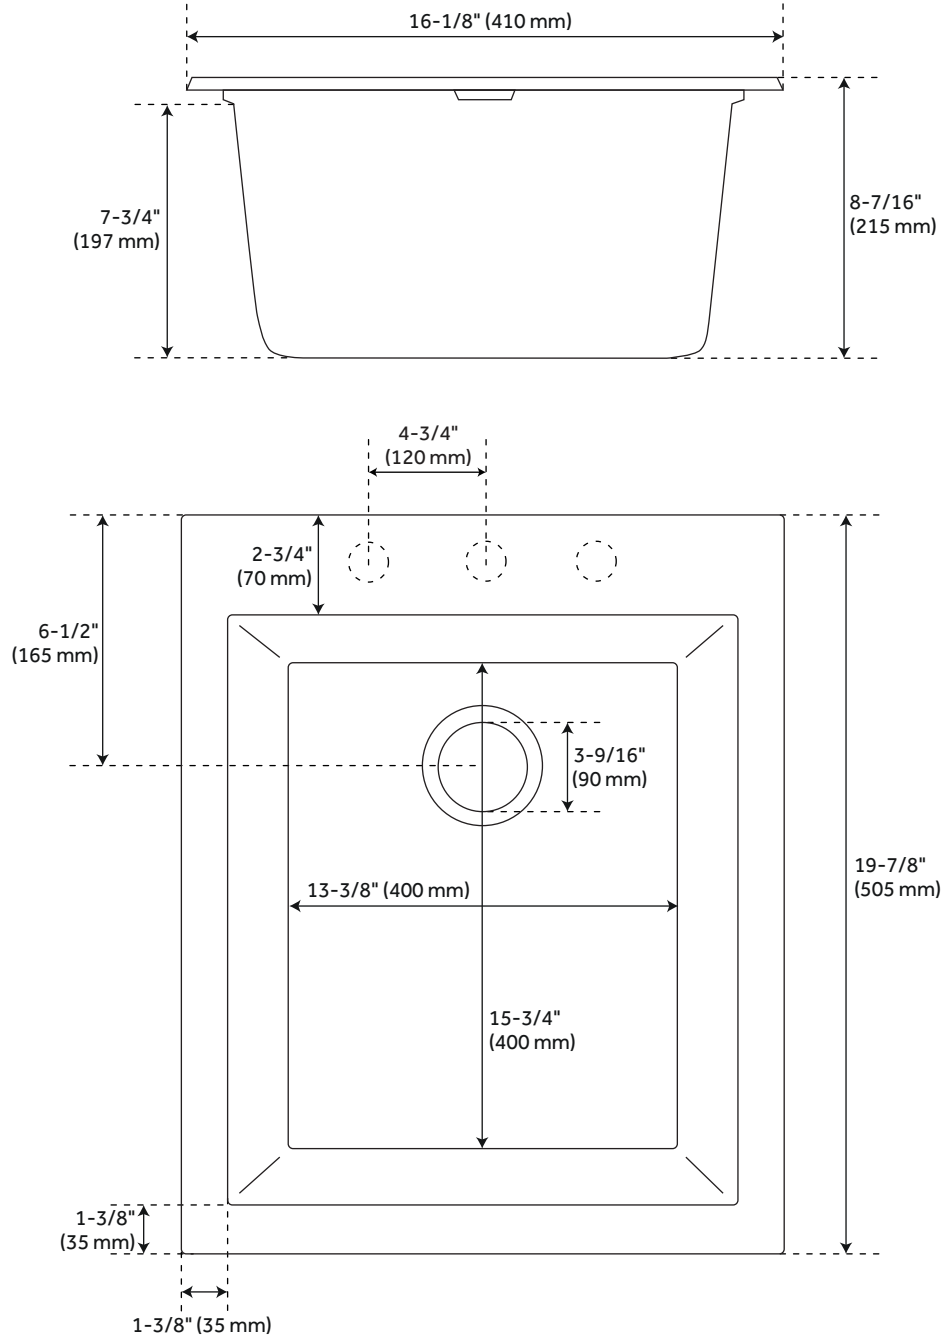

16" HOLCOMB DROP-IN GRANITE COMPOSITE SINK - BLACK

SKU: 949185
ON4110-70UG

All dimensions and specifications are nominal and may vary. Use actual products for accuracy in critical situations.