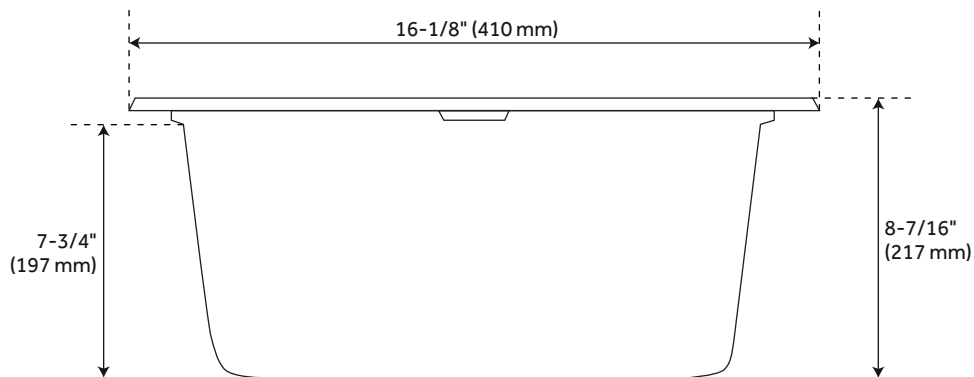

16" HOLCOMB UNDERMOUNT GRANITE COMPOSITE SINK - CLOUD WHITE

SKU: 949186
ON4110ST-58UG

All dimensions and specifications are nominal and may vary. Use actual products for accuracy in critical situations.