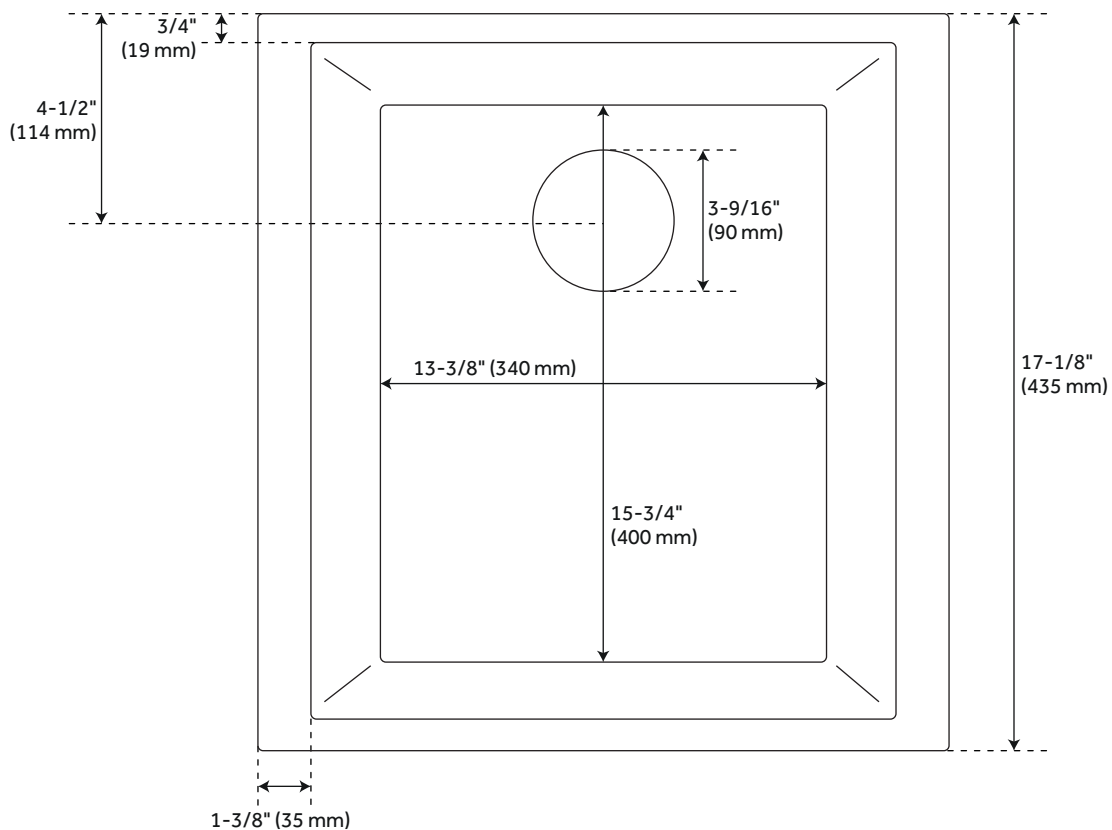

16" HOLCOMB UNDERMOUNT GRANITE COMPOSITE SINK - CLOUD WHITE

SKU: 949186
Code: SH450399

FEATURES

Length: 16"
Width: 17-1/8"
Height: 8-1/4"
Mounting Hardware Included: Yes
Number of Basins: 1
Sink Installation: Undermount
Product Color: White
Faucet Centers: No Faucet Hole
Basin Length: 13-3/8"
Basin Width: 15-5/8"
Rim Thickness: 1-3/8"
Fits Drain Hole Size: 3-1/2"
Interior Treatment: Smooth
Drain Included: Optional
Faucet Included: No
Sink Material: Granite
Basin Configuration: Single
Water Depth to Rim: 7-3/4"
Faucet Holes: No Faucet Hole

REVISED 3/23/2023

16" HOLCOMB UNDERMOUNT GRANITE COMPOSITE SINK - CLOUD WHITE

SKU: 949186
Code: SH450399

ADDITIONAL FEATURES

- It is recommended to have the sink at the job site before cutting cabinet or counter top.
- Resistant to heat, stains, and scratches.

REVISED 3/23/2023

16" HOLCOMB UNDERMOUNT GRANITE COMPOSITE SINK - CLOUD WHITE

SKU: 949186
ON4110ST-58UG

All dimensions and specifications are nominal and may vary. Use actual products for accuracy in critical situations.