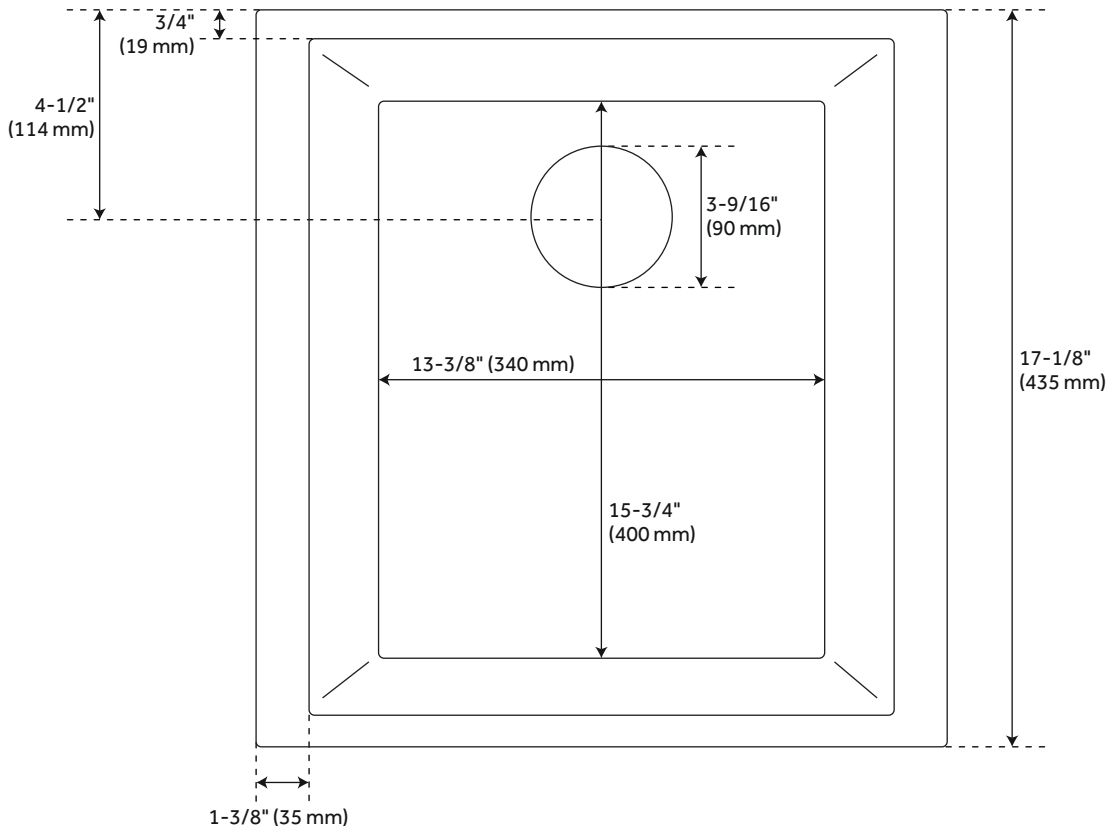

16" HOLCOMB UNDERMOUNT GRANITE COMPOSITE SINK - BLACK

SKU: 949187
ON4110ST-70UG

All dimensions and specifications are nominal and may vary. Use actual products for accuracy in critical situations.