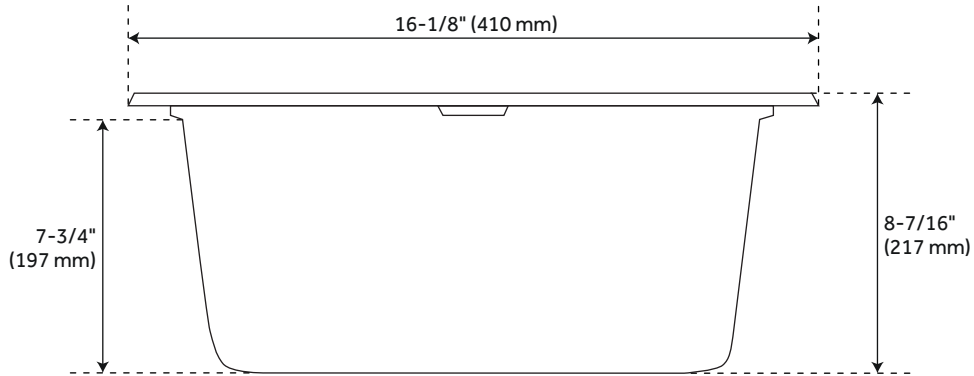

16" HOLCOMB UNDERMOUNT GRANITE COMPOSITE SINK - BLACK

SKU: 949187
ON4110ST-70UG

All dimensions and specifications are nominal and may vary. Use actual products for accuracy in critical situations.