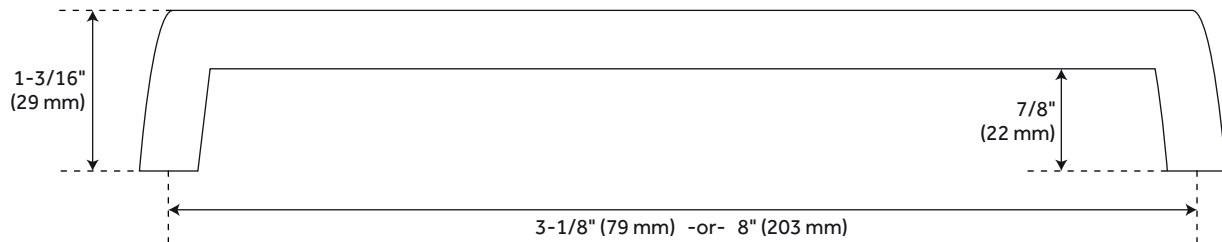

RINDAHL SOLID BRASS CABINET PULL

SKU: 949188

All dimensions and specifications are nominal and may vary. Use actual products for accuracy in critical situations.