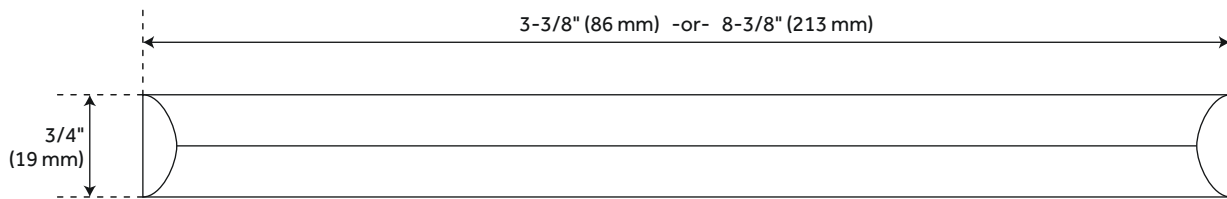

RINDAHL SOLID BRASS CABINET PULL

SKU: 949188

All dimensions and specifications are nominal and may vary. Use actual products for accuracy in critical situations.