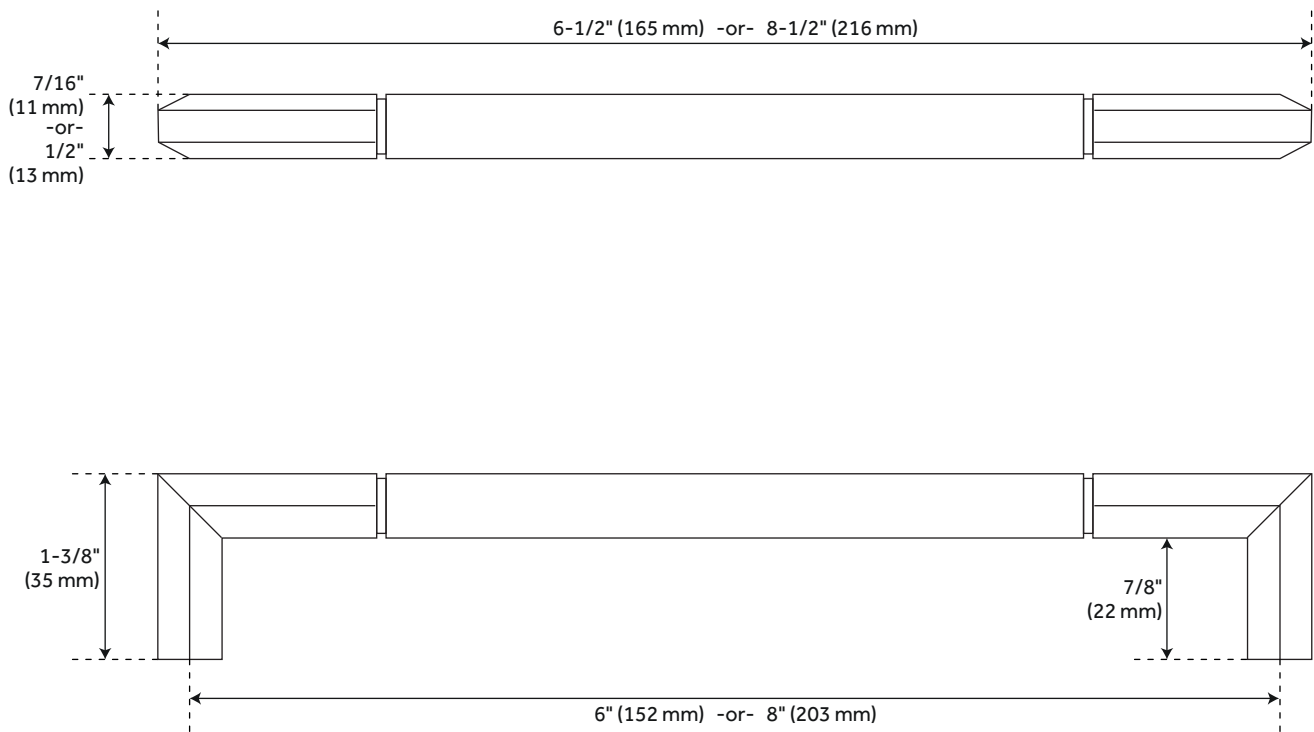

LUNATA SOLID BRASS CABINET PULL

SKU: 949189

All dimensions and specifications are nominal and may vary. Use actual products for accuracy in critical situations.