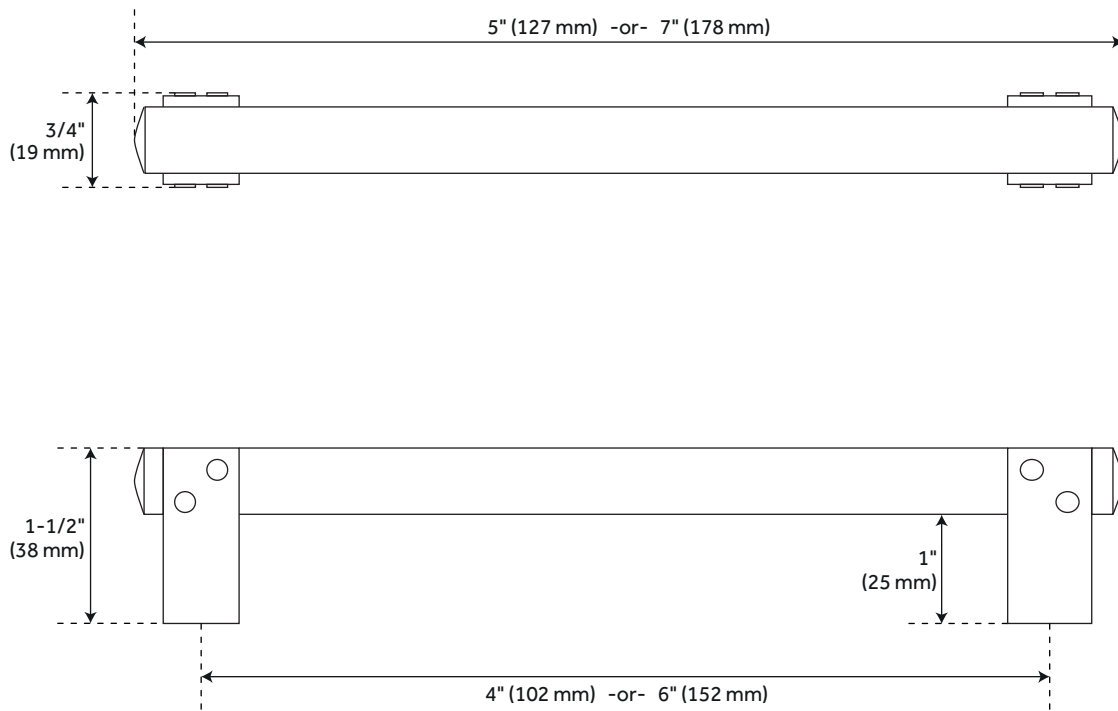

HOVLAND SOLID BRASS CABINET PULL

SKU: 949190

Code: SH450329, SH450330, SH450331, SH450332, SH450333, SH450334, SH450335, SH450336, SH450337, SH450338

FEATURES

Design: Industrial

Material: Brass

Height: 3/4"

Depth: 1-1/2"

Mounting Hardware Included: Yes

Mounting Hardware Concealed: Yes

Mounts From: Back

REVISED 4/3/2023

HOVLAND SOLID BRASS CABINET PULL

SKU: 949190

Code: SH450329, SH450330, SH450331, SH450332, SH450333, SH450334, SH450335, SH450336, SH450337, SH450338

ADDITIONAL FEATURES

- Sold Individually.
- 4" Centers overall dimensions: 5" W x 3/4" H x 1-1/2" D.
- 6" Centers overall dimensions: 7" W x 3/4" H x 1-1/2" D.

REVISED 4/3/2023

HOVLAND SOLID BRASS CABINET PULL

SKU: 949190

All dimensions and specifications are nominal and may vary. Use actual products for accuracy in critical situations.