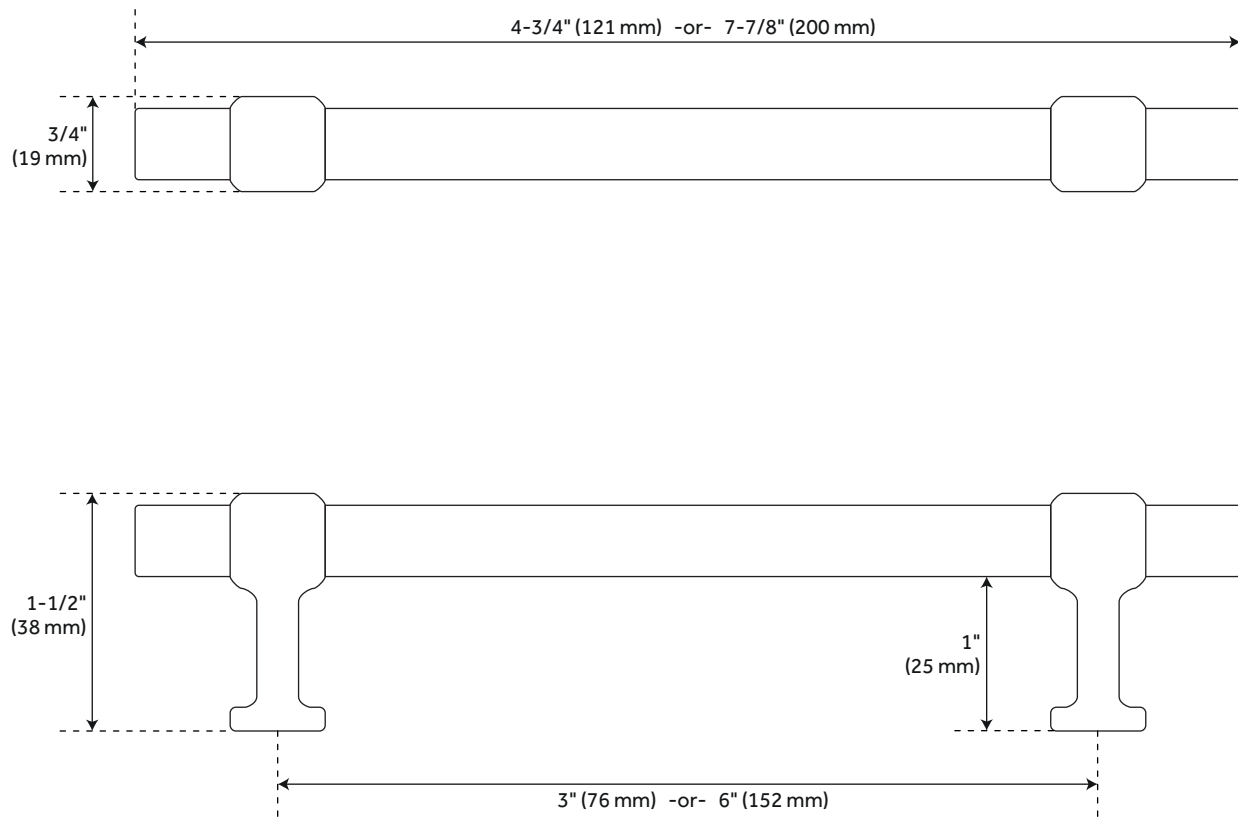

BERYN ACRYLIC CABINET PULL

SKU: 949193

Code: SH450372, SH450373, SH450374, SH450375, SH450376, SH450377

FEATURES

Design: Glam

Material: Brass

Height: 3/4"

Depth: 1-1/2"

Mounting Hardware Included: Yes

Mounting Hardware Concealed: Yes

Mounts From: Back

REVISED 4/3/2023

BERYN ACRYLIC CABINET PULL

SKU: 949193

Code: SH450372, SH450373, SH450374, SH450375, SH450376, SH450377

ADDITIONAL FEATURES

- Sold Individually.
- 3" Centers overall dimensions: 4-3/4" W x 3/4" H x 1-1/2" D.
- 6" Centers overall dimensions: 7-7/8" W x 3/4" H x 1-1/2" D.

REVISED 4/3/2023

BERYN ACRYLIC CABINET PULL

SKU: 949193

All dimensions and specifications are nominal and may vary. Use actual products for accuracy in critical situations.