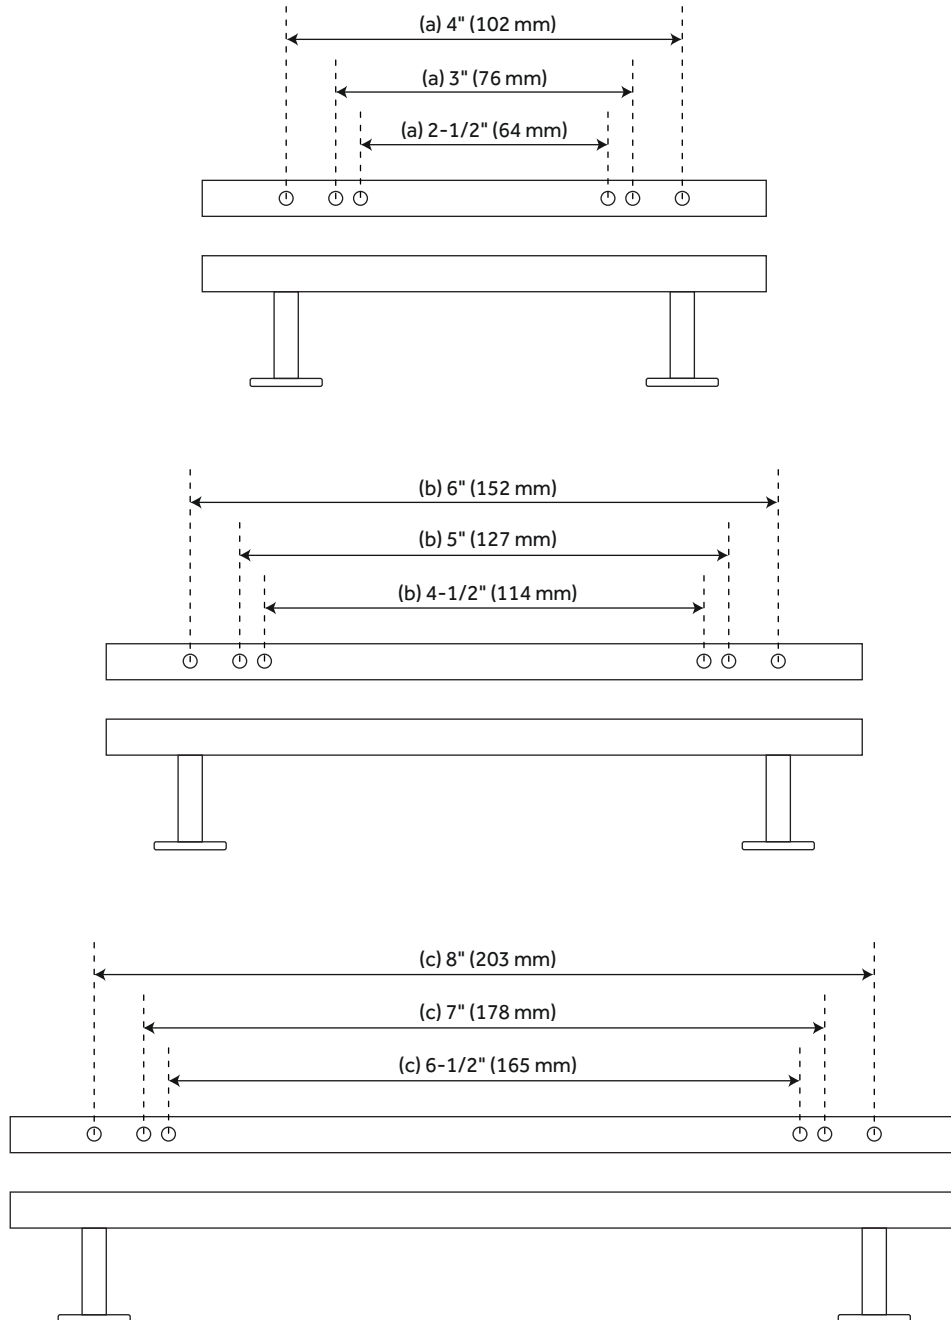

FEATURES

Design: Modern

Material: Brass

Height: 3/4"

Depth: 1-1/4"

Mounting Hardware Included: Yes

Mounting Hardware Concealed: Yes

Mounts From: Back

ADDITIONAL FEATURES

- Sold Individually.
- 6" Pull: Accommodates center-to-center measurements of 2-1/2", 3", and 4".
- 8" Pull: Accommodates center-to-center measurements of 4-1/2", 5", and 6".
- 10" Pull: Accommodates center-to-center measurements of 6-1/2", 7", and 8".

REVISED 4/3/2023

DIEHL ADJUSTABLE BRASS CABINET PULL

SKU: 949194

All dimensions and specifications are nominal and may vary. Use actual products for accuracy in critical situations.

DIEHL ADJUSTABLE BRASS CABINET PULL

SKU: 949194

All dimensions and specifications are nominal and may vary. Use actual products for accuracy in critical situations.