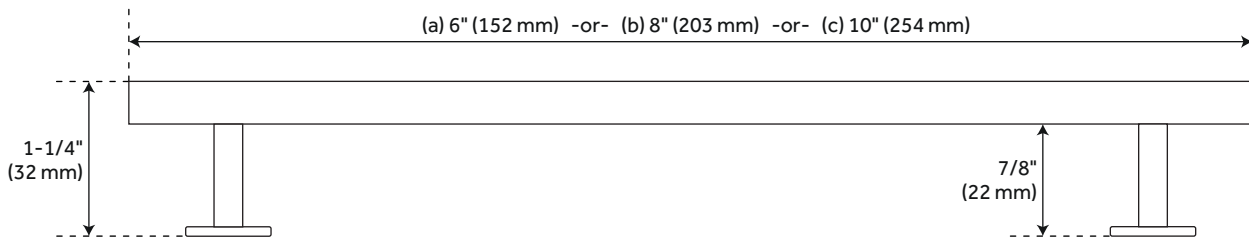

DIEHL ADJUSTABLE BRASS CABINET PULL

SKU: 949194

All dimensions and specifications are nominal and may vary. Use actual products for accuracy in critical situations.