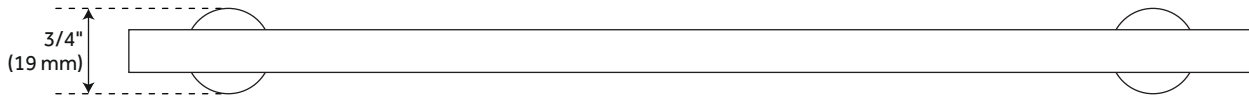

DIEHL ADJUSTABLE BRASS CABINET PULL

SKU: 949194

All dimensions and specifications are nominal and may vary. Use actual products for accuracy in critical situations.