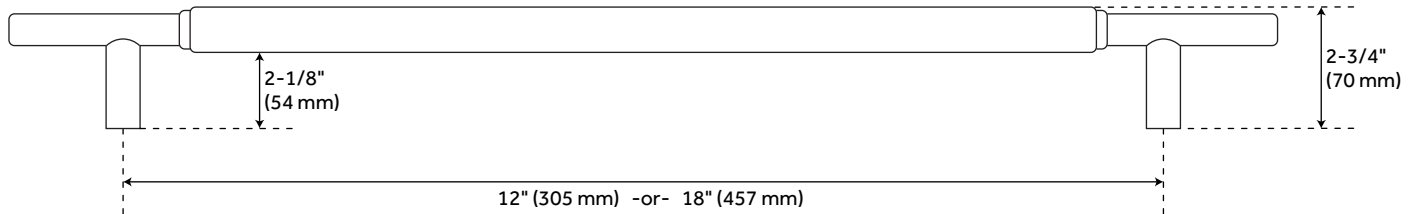

COLMAR SOLID BRASS APPLIANCE PULL

SKU: 949195

All dimensions and specifications are nominal and may vary. Use actual products for accuracy in critical situations.