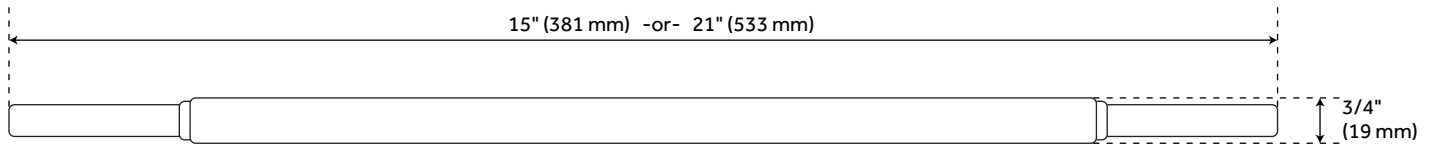

COLMAR SOLID BRASS APPLIANCE PULL

SKU: 949195

All dimensions and specifications are nominal and may vary. Use actual products for accuracy in critical situations.