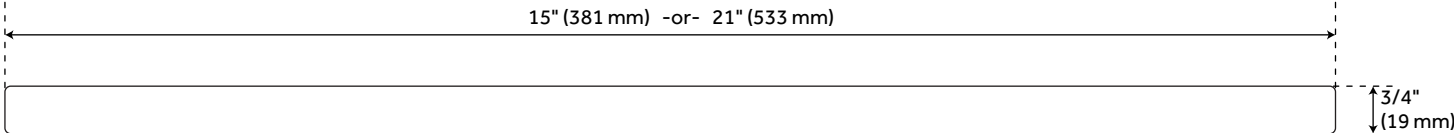

AVIGNON SOLID BRASS APPLIANCE PULL

SKU: 949197

All dimensions and specifications are nominal and may vary. Use actual products for accuracy in critical situations.