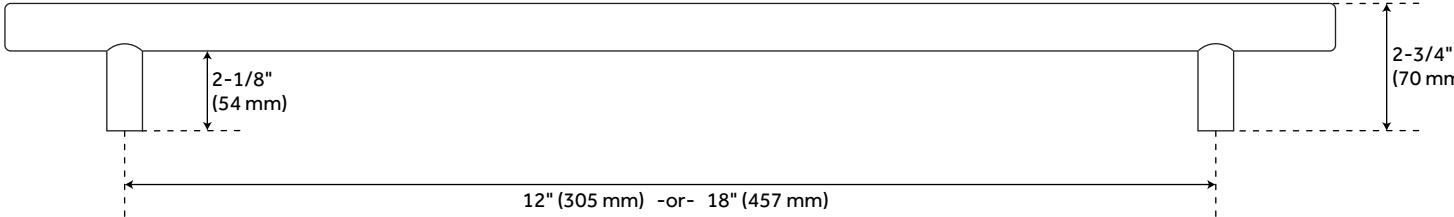

AVIGNON SOLID BRASS APPLIANCE PULL

SKU: 949197

All dimensions and specifications are nominal and may vary. Use actual products for accuracy in critical situations.