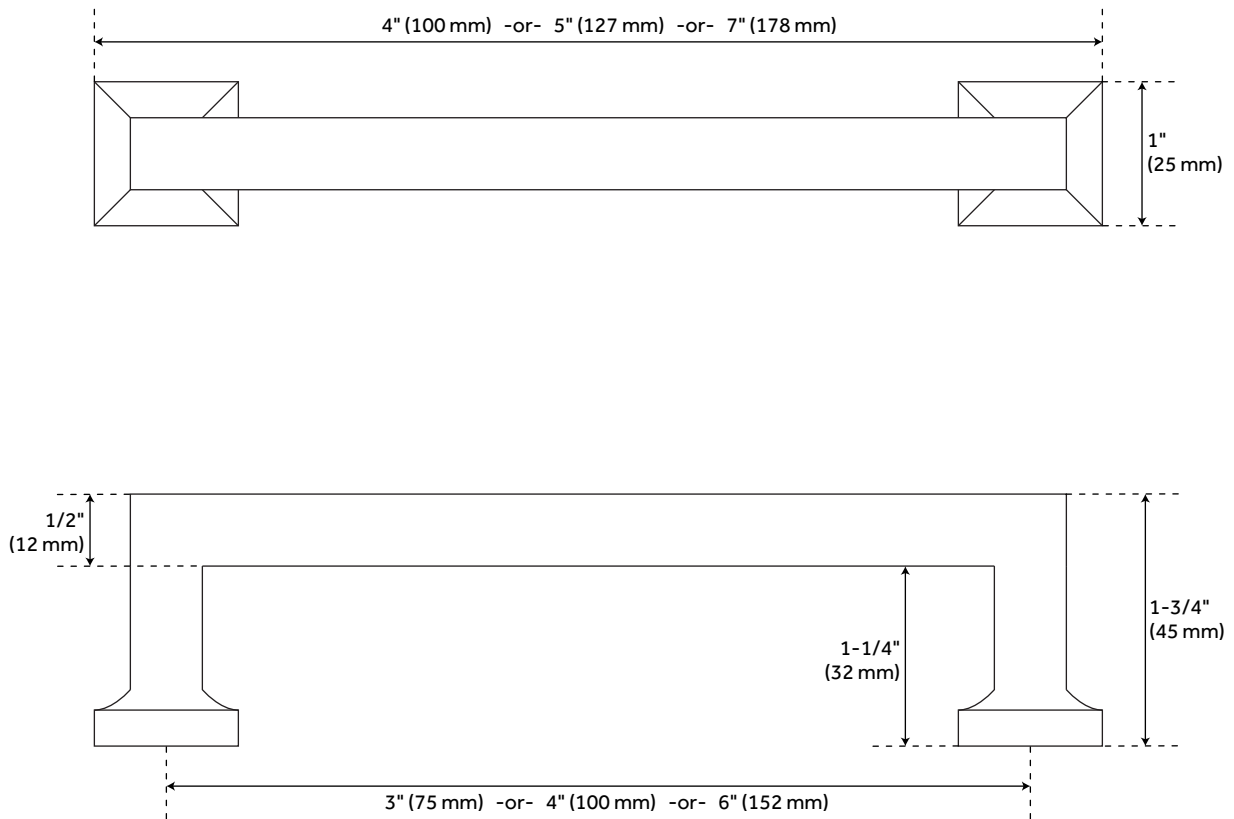

ROSSER SOLID BRONZE CABINET PULL

SKU: 949198

All dimensions and specifications are nominal and may vary. Use actual products for accuracy in critical situations.