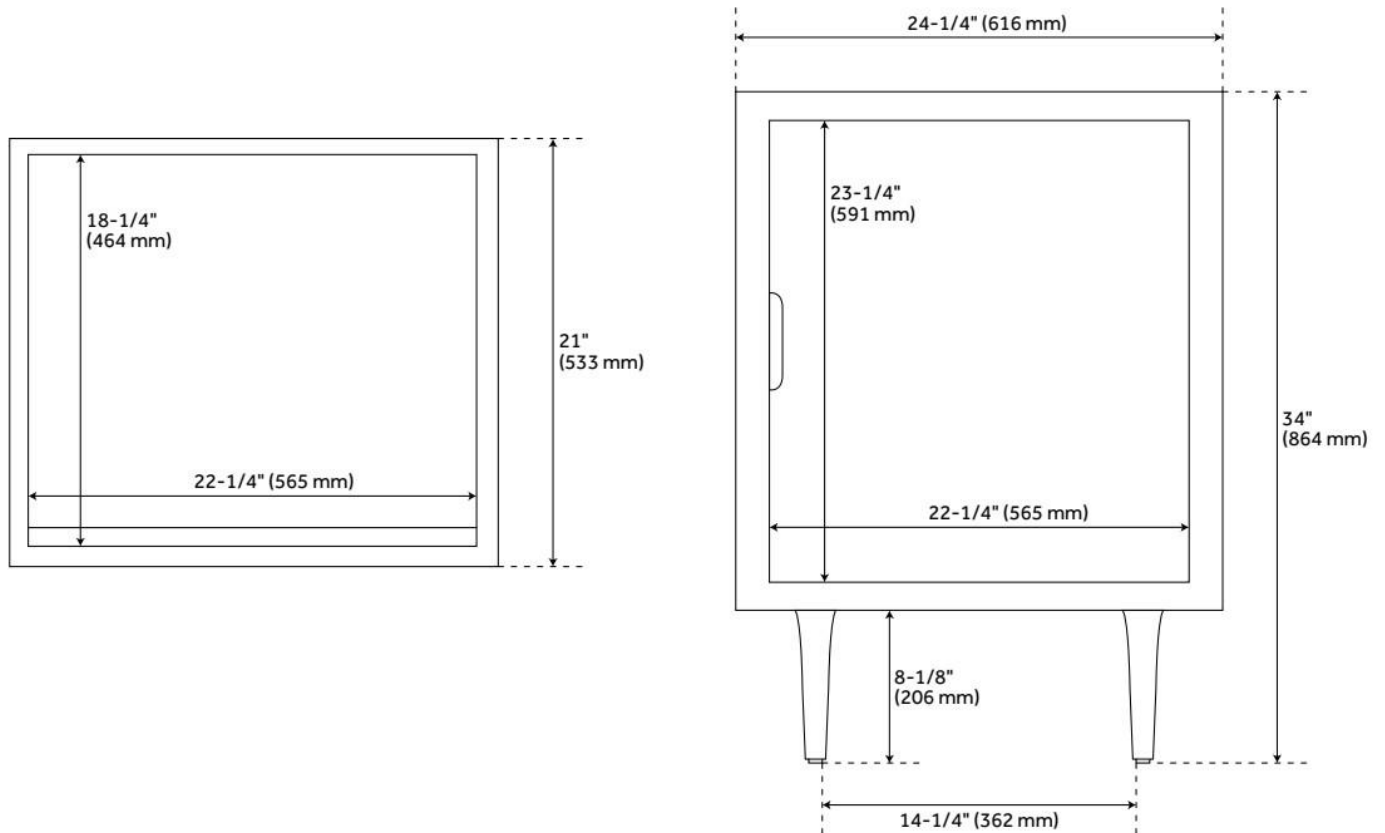

24" BIVINS TEAK BATHROOM VANITY FOR UNDERMOUNT SINK - JAVA/BLACK

SKU: 949219

Code: SH460145, SH460137, SH460148, SH460140, SH460142

FEATURES

Material: Teak

Product Finish: Java/Black

Number of Doors: 1

Built-In Adjusters: Yes

LISTED ID: 506895

ADDITIONAL FEATURES

- [Wood finish samples available.](#)

REVISED 8/6/2024

24" BIVINS TEAK BATHROOM VANITY FOR UNDERMOUNT SINK - JAVA/BLACK

SKU: 949219

Code: SH460145, SH460137, SH460148, SH460140, SH460142