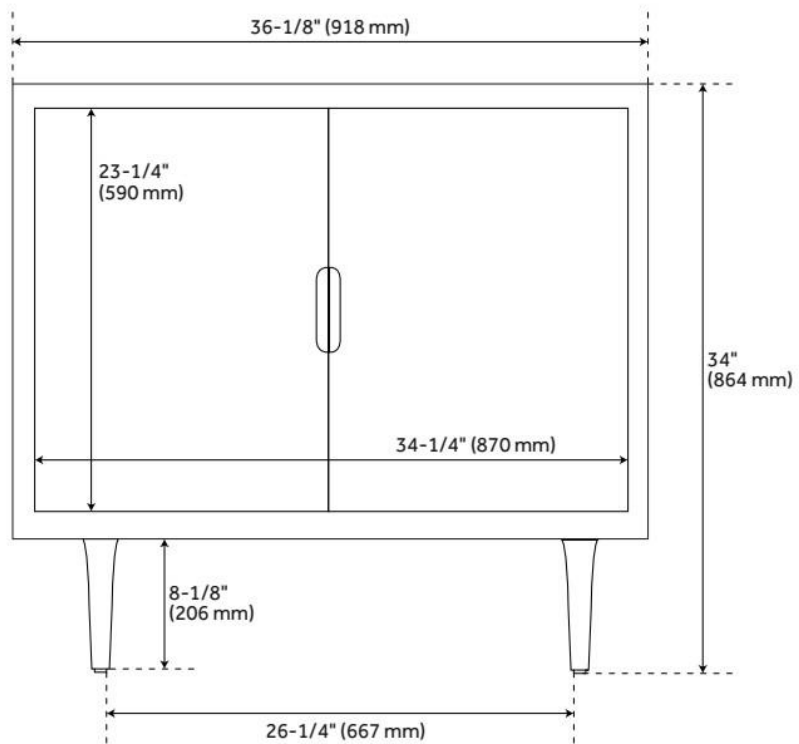

36" BIVINS TEAK BATHROOM VANITY FOR UNDERMOUNT SINK - JAVA/BLACK

SKU: 949231-UM

Code: SH463126, SH463128, SH463127, SH463132

REVISED 8/2/2024