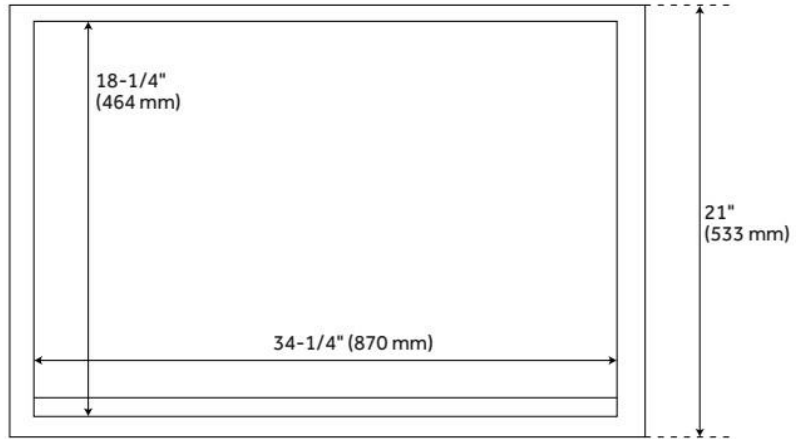

36" BIVINS TEAK BATHROOM VANITY FOR UNDERMOUNT SINK - JAVA/BLACK

SKU: 949231-UM

Code: SH463126, SH463128, SH463127, SH463132

REVISED 8/2/2024