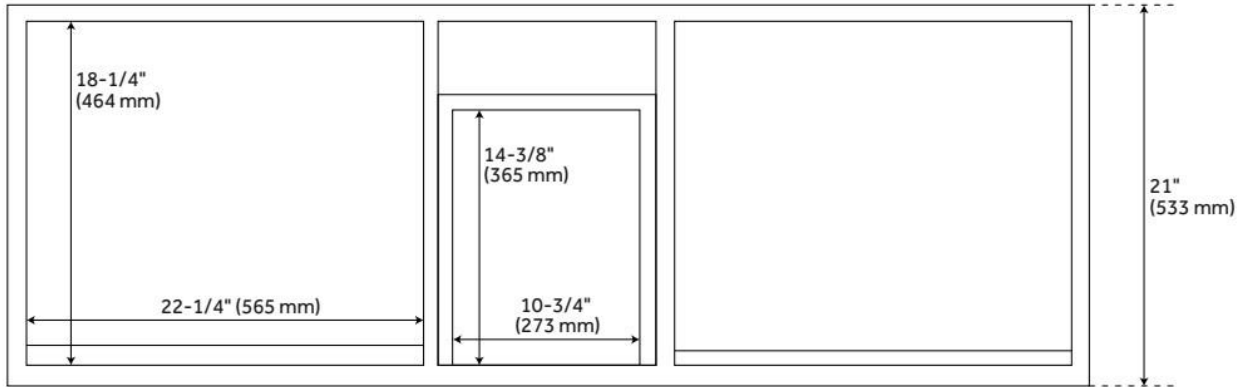

60" BIVINS TEAK DOUBLE BATHROOM VANITY FOR UNDERMOUNT SINK - JAVA/BLACK

SKU: 949243-UM

Code: SH463337, SH463336, SH463339, SH463338, SH463342

REVISED 8/12/2024