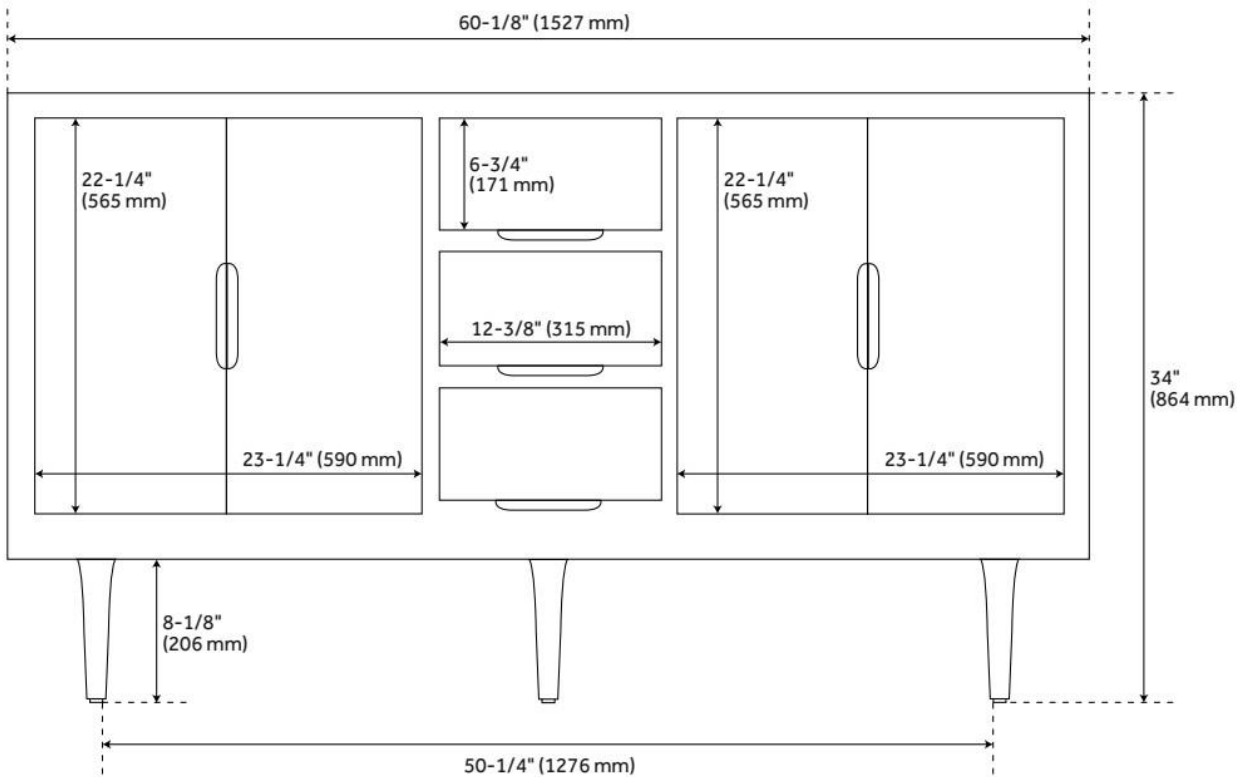

60" BIVINS TEAK DOUBLE BATHROOM VANITY FOR UNDERMOUNT SINK - JAVA/BLACK

SKU: 949243-UM

Code: SH463337, SH463336, SH463339, SH463338, SH463342

REVISED 8/12/2024