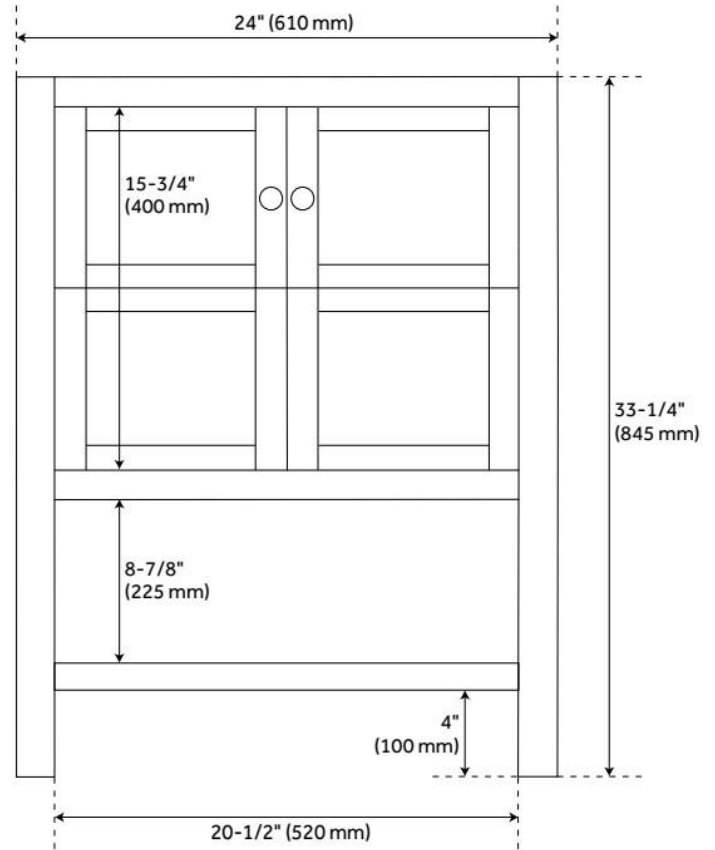

24" OLSEN CONSOLE VANITY UNDERMOUNT SINK - ASH BROWN

SKU: 949267

Code: SH460350, SH460349, SH460346, SH460351, SH460348, SH454584, SH460345

REVISED 8/12/2024