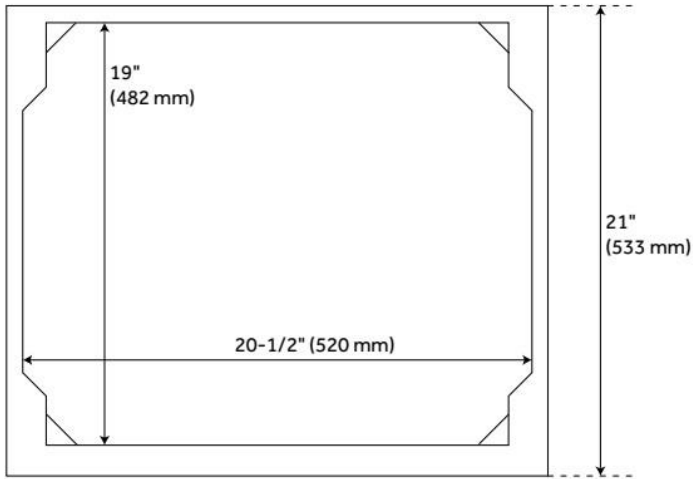

24" OLSEN CONSOLE VANITY UNDERMOUNT SINK - ASH BROWN

SKU: 949267

Code: SH460350, SH460349, SH460346, SH460351, SH460348, SH454584, SH460345

REVISED 8/12/2024