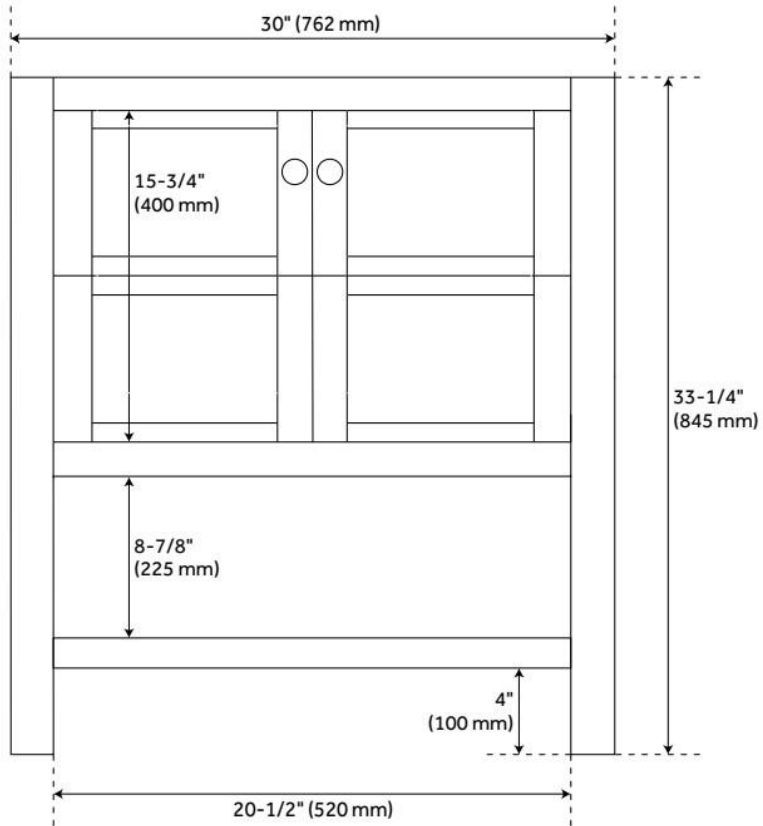

30" OLSEN CONSOLE VANITY UNDERMOUNT SINK - ASH BROWN

SKU: 949292

Code: SH460832, SH460833, SH460834, SH460836, SH454587

REVISED 8/7/2024