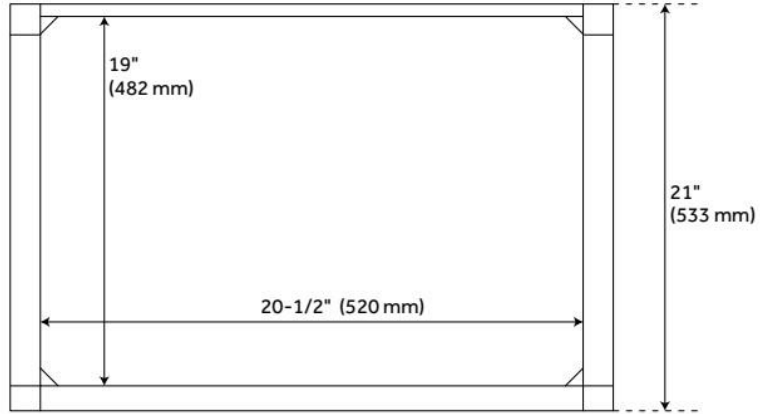

30" OLSEN CONSOLE VANITY UNDERMOUNT SINK - ASH BROWN

SKU: 949292

Code: SH460832, SH460833, SH460834, SH460836, SH454587

REVISED 8/7/2024