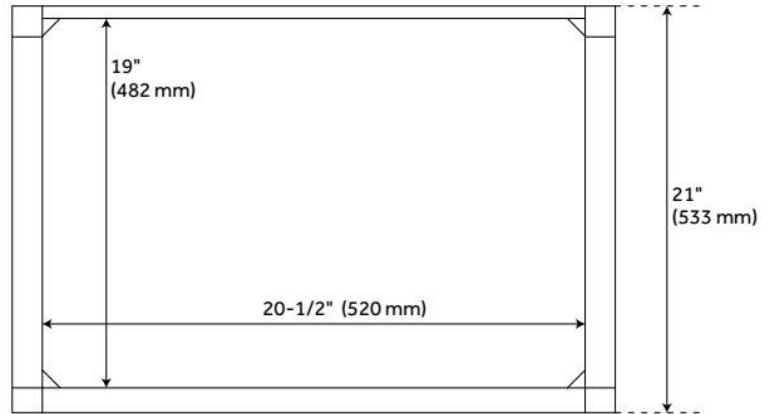

30" OLSEN CONSOLE VANITY FOR RECTANGULAR UNDERMOUNT SINK - ASH BROWN

SKU: 949293-RUMB

Code: SH463833, SH463834, SH463835, SH463836, SH463837, SH463838, SH463839, SH463840, SH463845, SH466997, SH466998

REVISED 7/31/2024