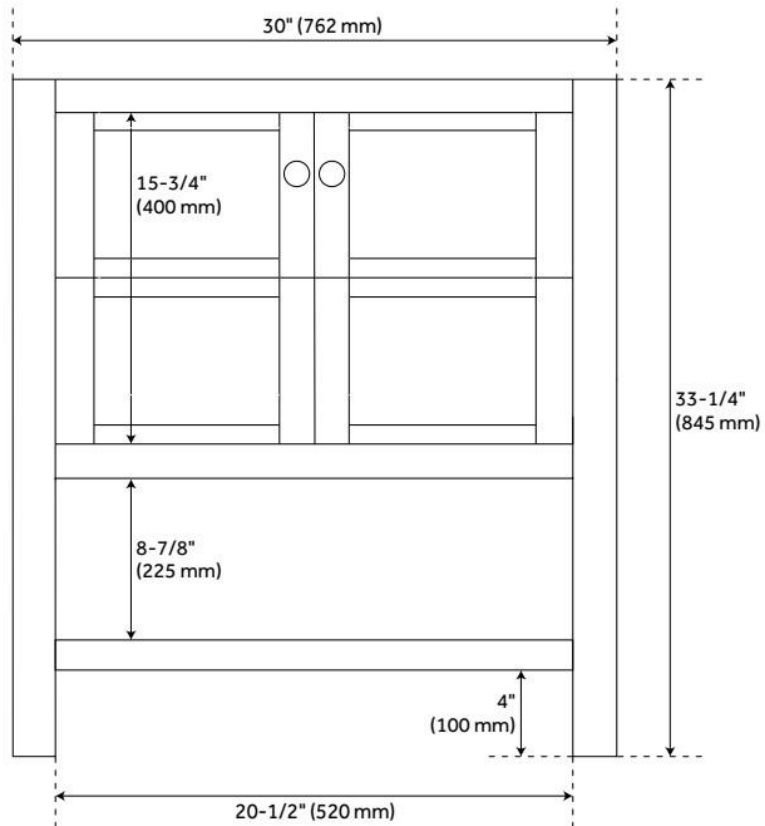

30" OLSEN CONSOLE VANITY FOR RECTANGULAR UNDERMOUNT SINK - ASH BROWN

SKU: 949293-RUMB

Code: SH463833, SH463834, SH463835, SH463836, SH463837, SH463838, SH463839, SH463840, SH463845, SH466997, SH466998

REVISED 7/31/2024