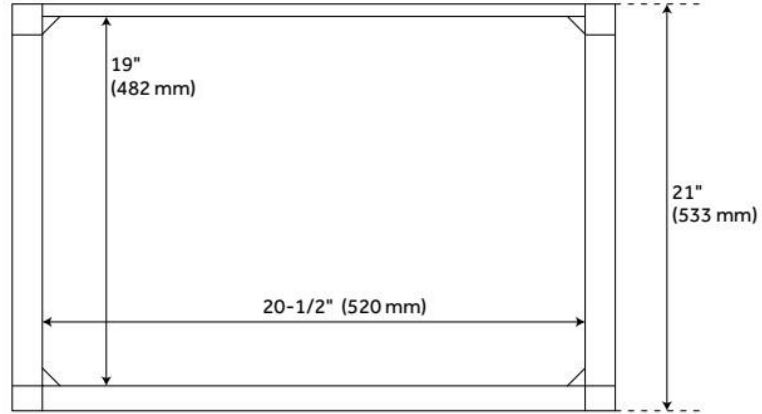

30" OLSEN CONSOLE VANITY FOR RECTANGULAR UNDERMOUNT SINK - ASH BROWN

SKU: 949293-RUMB

Code: SH463833, SH463834, SH463835, SH463836, SH463837, SH463838, SH463839, SH463840, SH463845, SH466997, SH466998, SH559083

REVISED 11/26/2024