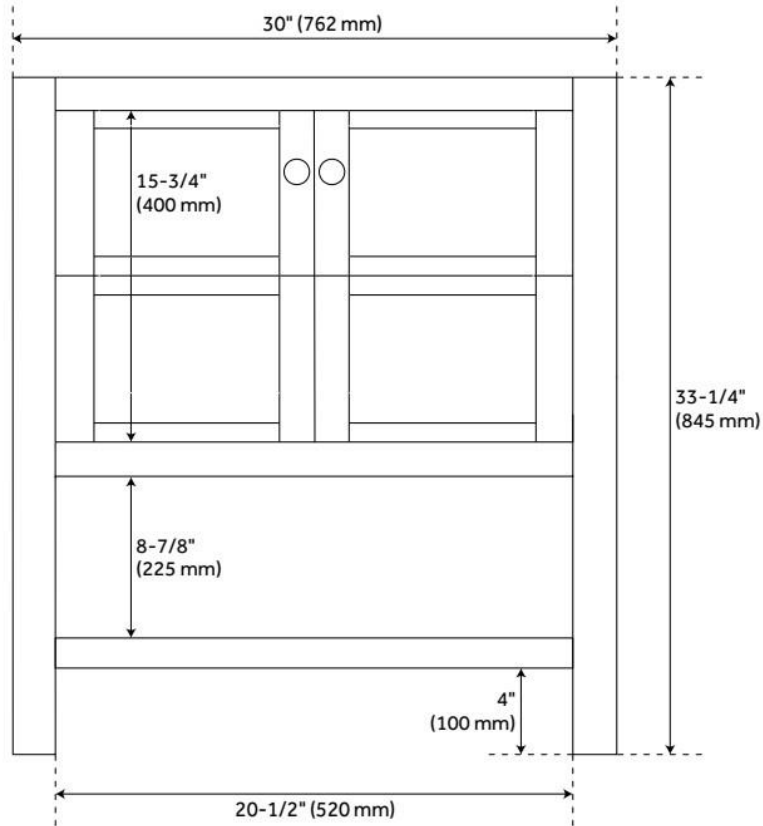

30" OLSEN CONSOLE VANITY FOR RECTANGULAR UNDERMOUNT SINK - ASH BROWN

SKU: 949293-RUMB

Code: SH463833, SH463834, SH463835, SH463836, SH463837, SH463838, SH463839, SH463840, SH463845, SH466997, SH466998, SH559083

REVISED 11/26/2024