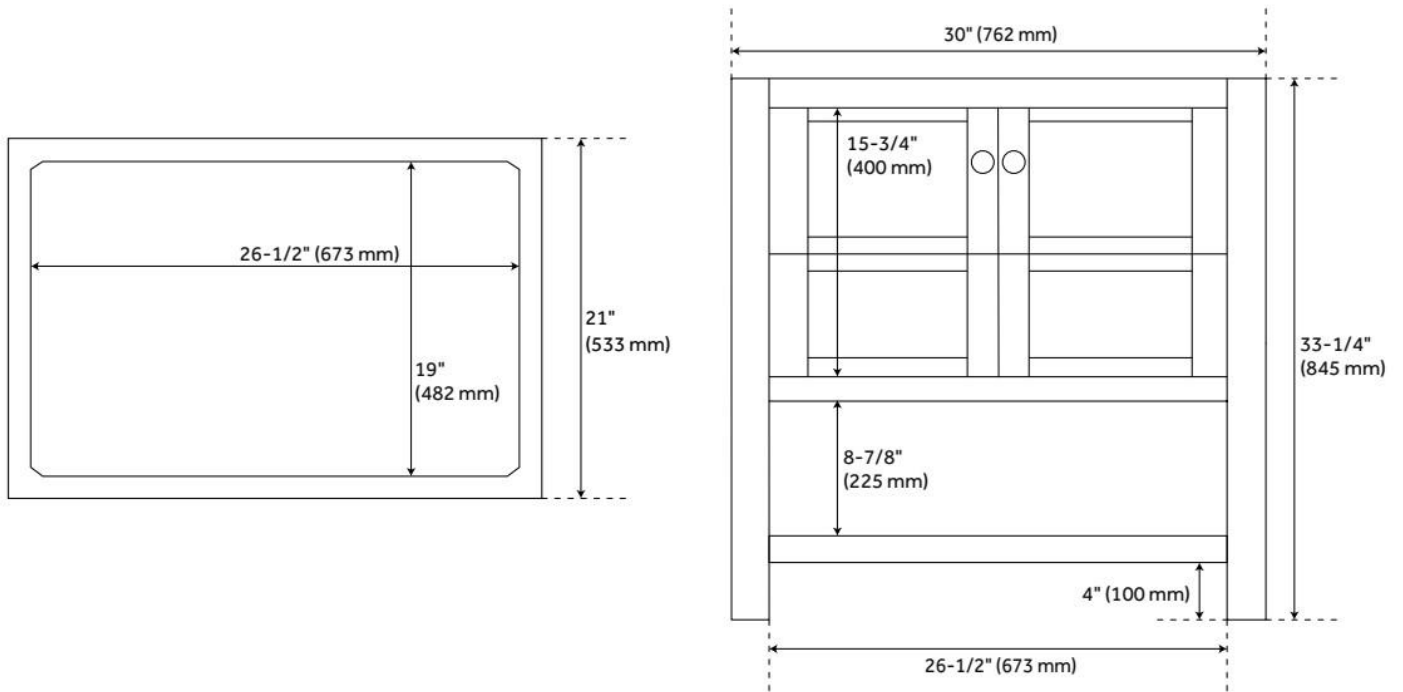

30" OLSEN CONSOLE VANITY FOR RECTANGULAR UNDERMOUNT SINK - SOFT WHITE

SKU: 949300-RUMB

Code: SH463846, SH463847, SH463848, SH463849, SH463850, SH463851, SH463852, SH463853, SH463858, SH466999, SH467000

FEATURES

Material: Wood

Product Finish: Soft White

Number of Doors: 2

Hardware Finish: Brushed Nickel

Built-In Adjusters: Yes

LISTED ID: 506897

ADDITIONAL FEATURES

- Includes a matching backsplash and white porcelain sink.
- Granite is A-grade. Polished Carrara Marble is sourced from Italy.
- Each stone top is carved from a single piece of stone and will feature natural variations.
- See Installation Instructions for directions to attach the vanity top and sink.
- All dimensions are ($\pm 1/2"$).

REVISED 8/7/2024

30" OLSEN CONSOLE VANITY FOR RECTANGULAR UNDERMOUNT SINK - SOFT WHITE

SKU: 949300-RUMB

Code: SH463846, SH463847, SH463848, SH463849, SH463850, SH463851, SH463852, SH463853, SH463858, SH466999, SH467000