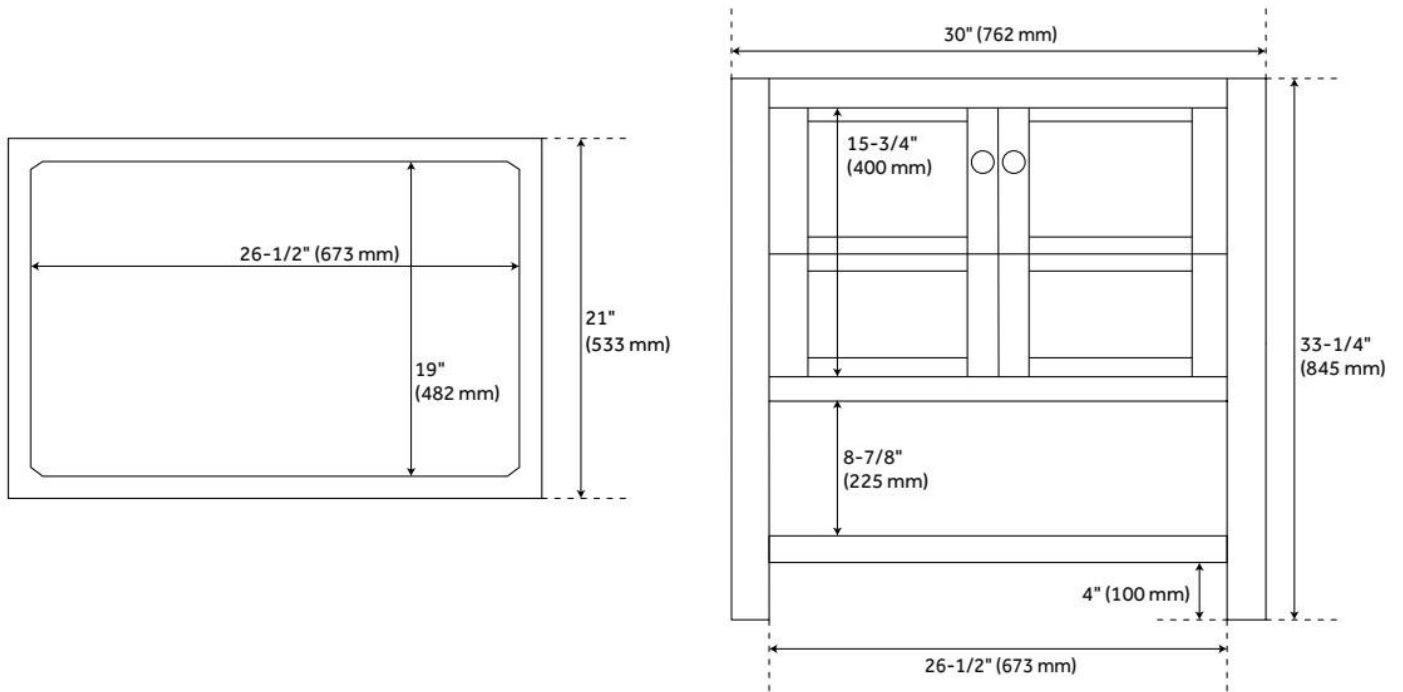

30" OLSEN CONSOLE VANITY FOR RECTANGULAR UNDERMOUNT SINK - SOFT WHITE

SKU: 949300-RUMB

Code: SH463846, SH463847, SH463848, SH463849, SH463850, SH463851, SH463852, SH463853, SH463858, SH466999, SH467000, SH559084

REVISED 11/26/2024