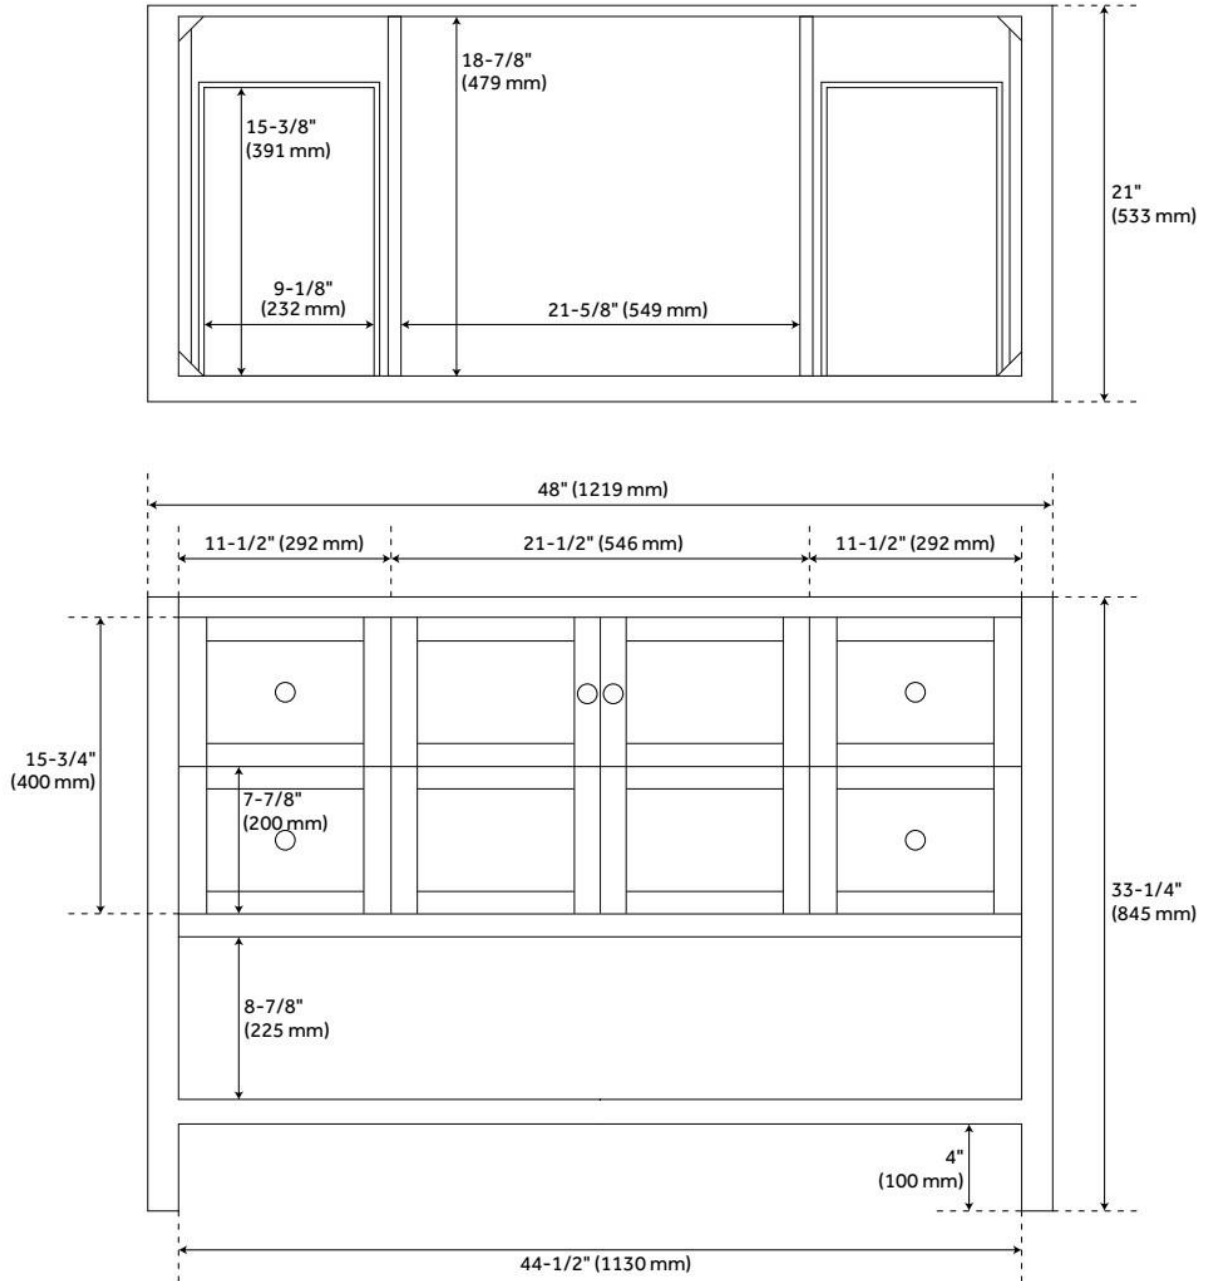

48" OLSEN CONSOLE VANITY UNDERMOUNT SINK - ASH BROWN

SKU: 949321-UM

Code: SH464058, SH464059, SH464060, SH464063, SH464064

REVISED 8/2/2024