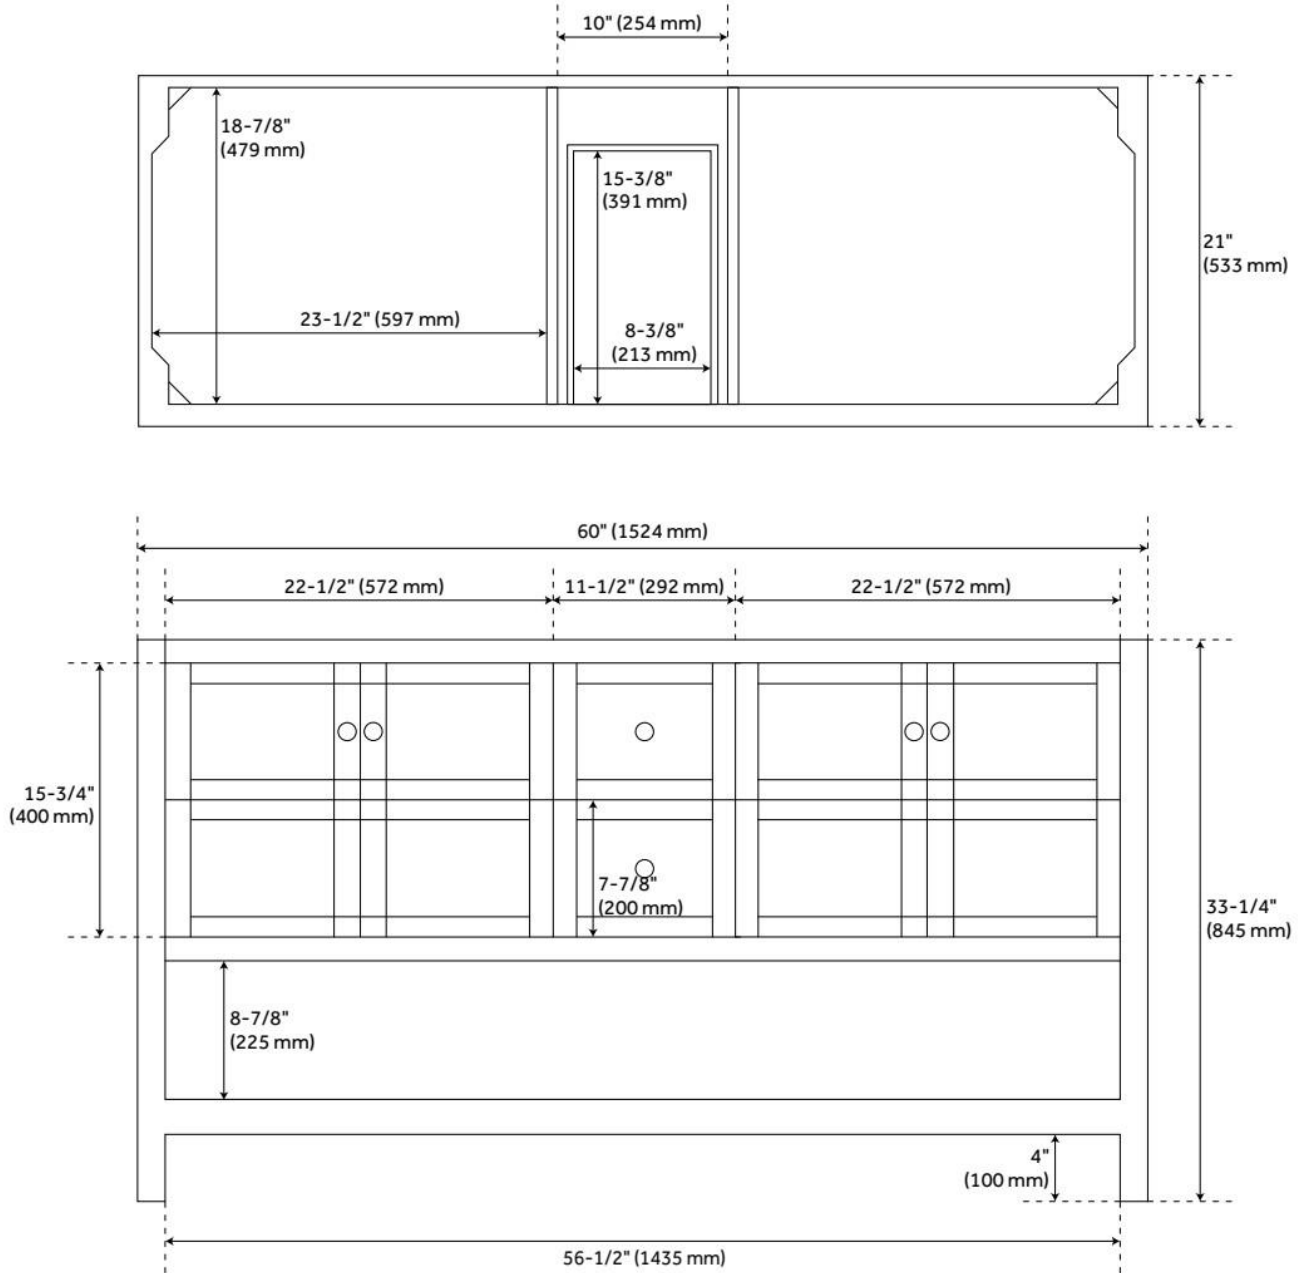

60" OLSEN DOUBLE CONSOLE VANITY FOR UNDERMOUNT SINKS - ASH BROWN

SKU: 949336-UM

Code: SH463344, SH463345, SH463346, SH463349

REVISED 8/6/2024