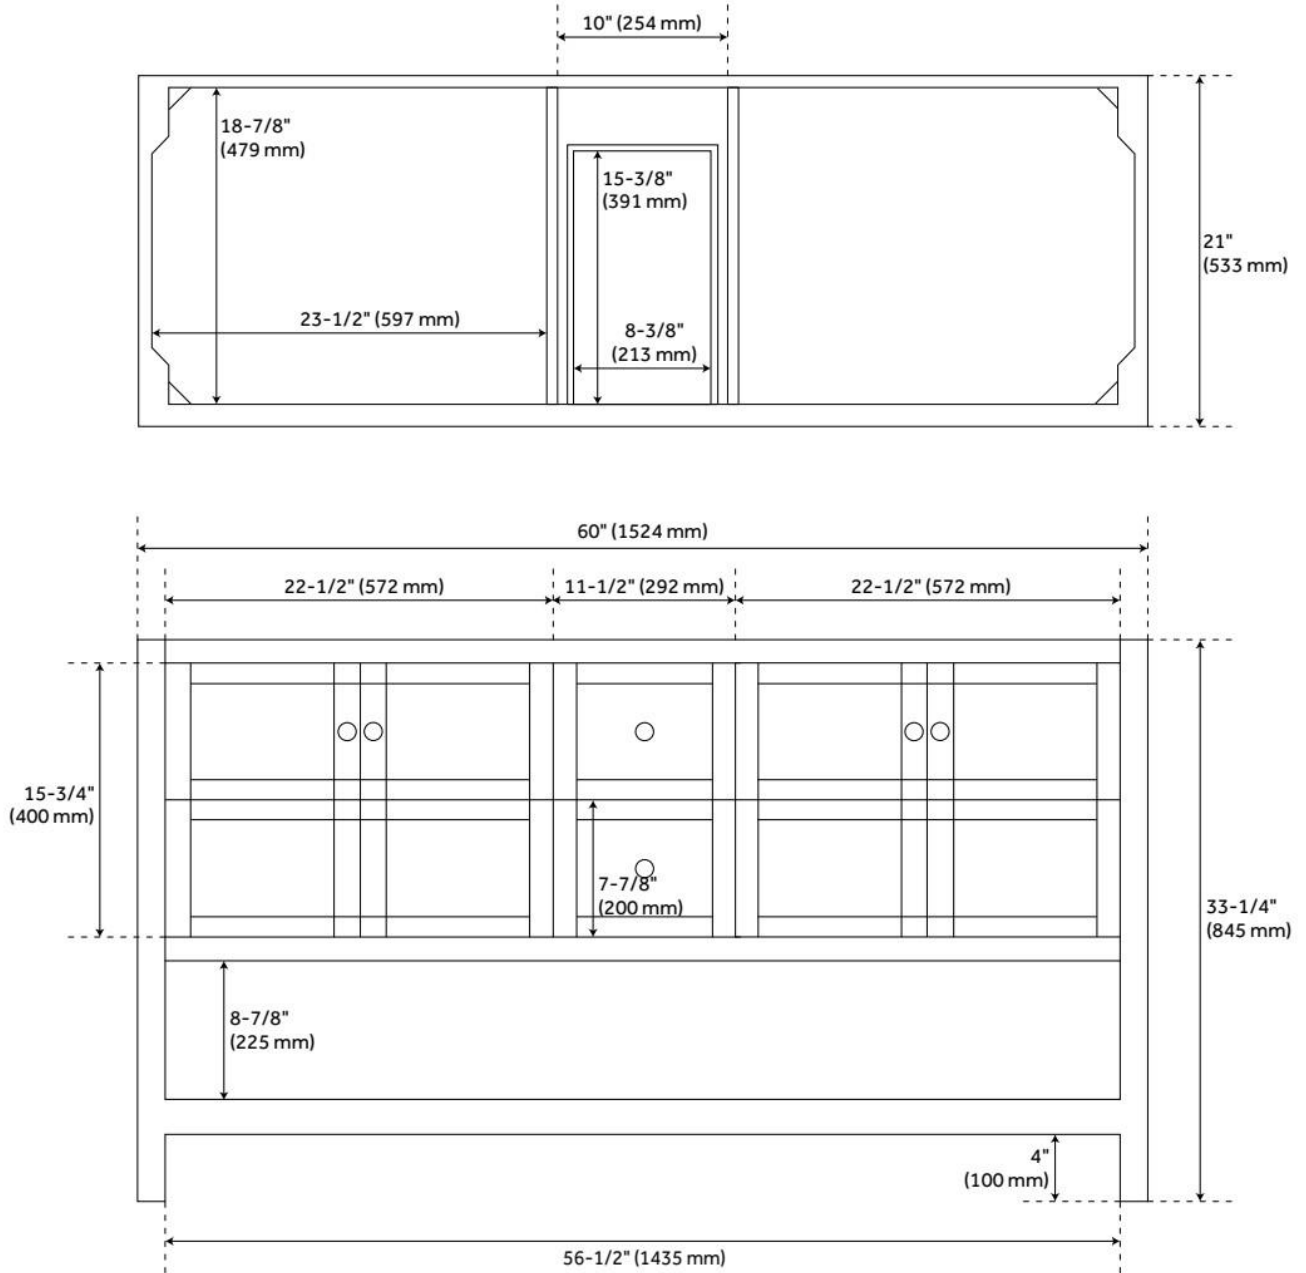

60" OLSEN DOUBLE CONSOLE VANITY UNDERMOUNT SINKS - SOFT WHITE

SKU: 949341-UM

Code: SH463350, SH463351, SH463352, SH463353, SH463356

FEATURES

Material: Wood

Product Finish: Soft White

Number of Doors: 4

Number of Drawers: 2

Hardware Finish: Brushed Nickel

Built-In Adjusters: Yes

LISTED ID: 506895

ADDITIONAL FEATURES

- Includes a matching backsplash and a white porcelain sinks.
- Granite is A-grade. Polished Carrara Marble is sourced from Italy.
- Each stone top is carved from a single piece of stone and will feature natural variations.
- See Installation Instructions for directions to attach the vanity top and sink.
- All dimensions are ($\pm 1/2"$).

REVISED 8/7/2024

60" OLSEN DOUBLE CONSOLE VANITY UNDERMOUNT SINKS - SOFT WHITE

SKU: 949341-UM

Code: SH463350, SH463351, SH463352, SH463353, SH463356

REVISED 8/7/2024