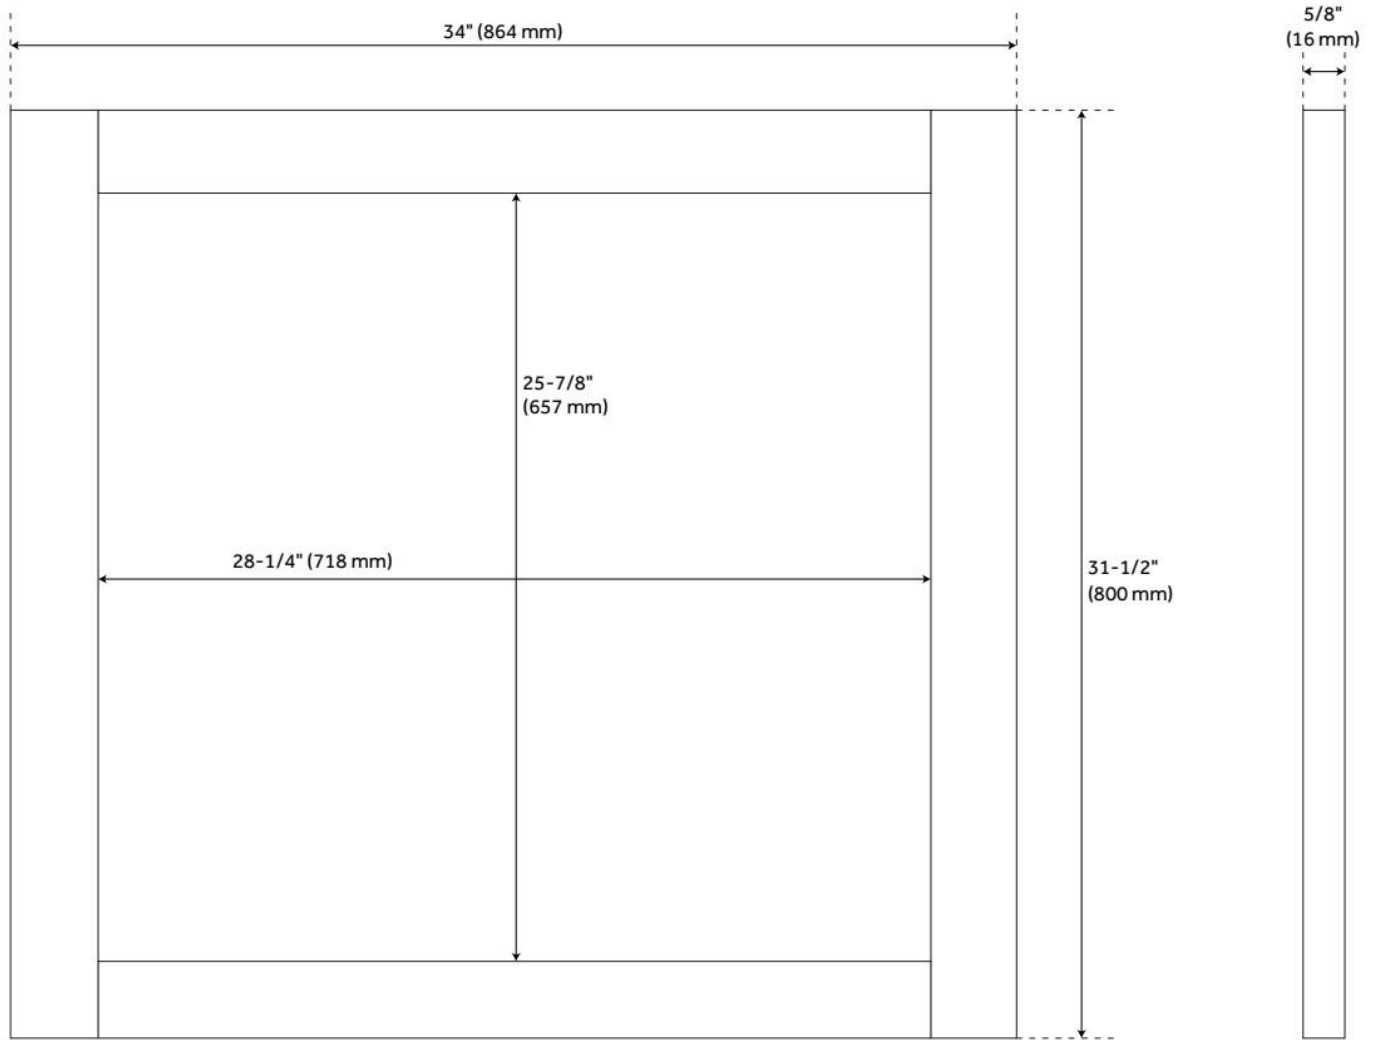

FALLBROOK VANITY MIRROR - ASH BROWN

SKU: 949460

Code: SH450543, SH450556

FEATURES

Material: Wood

On/Off Switch: No

ADDITIONAL FEATURES

- Dimensions:
 - 22" Mirror overall dimensions: 22-1/8" W x 31-1/2" H x 5/8" D. Mirror only dimensions: 16-1/2" W x 25-7/8" H.
 - 34" Mirror overall dimensions: 34" W x 31-1/2" H x 5/8" D. Mirror only dimensions: 28-1/4" W x 25-7/8" H.

REVISED 8/23/2024

FALLBROOK VANITY MIRROR - ASH BROWN

SKU: 949460

Code: SH450543, SH450556

REVISED 8/23/2024

FALLBROOK VANITY MIRROR - ASH BROWN

SKU: 949460

Code: SH450543, SH450556