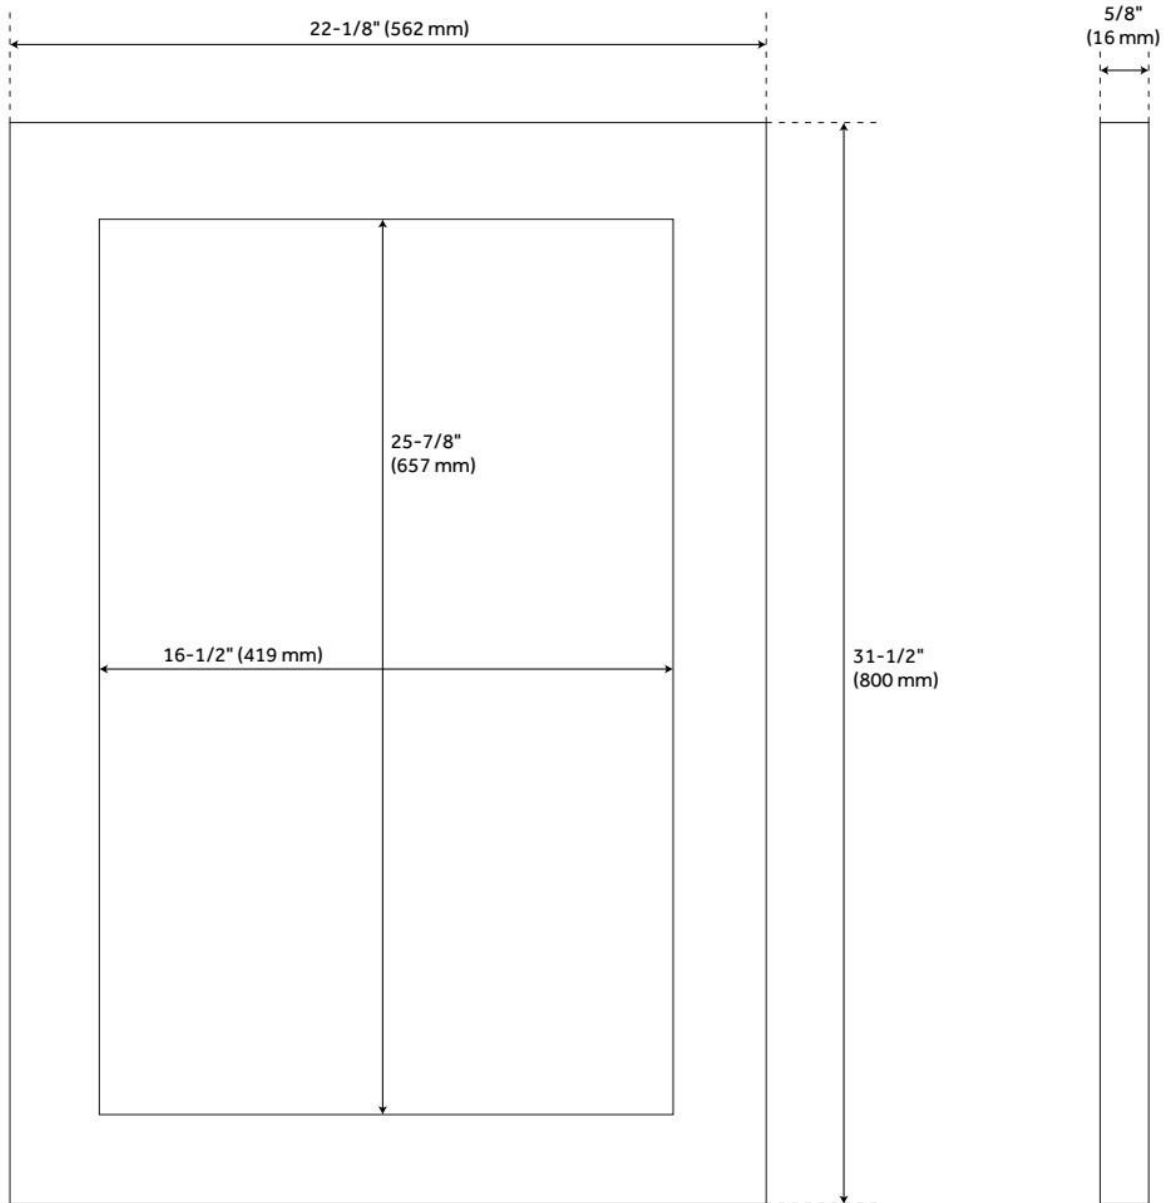

FALLBROOK VANITY MIRROR - ASH BROWN

SKU: 949460

Code: SH450543, SH450556

FEATURES

Material: Wood

On/Off Switch: No

ADDITIONAL FEATURES

- Dimensions:
 - 22" Mirror overall dimensions: 22-1/8" W x 31-1/2" H x 5/8" D. Mirror only dimensions: 16-1/2" W x 25-7/8" H.
 - 34" Mirror overall dimensions: 34" W x 31-1/2" H x 5/8" D. Mirror only dimensions: 28-1/4" W x 25-7/8" H.

REVISED 8/23/2024

FALLBROOK VANITY MIRROR - ASH BROWN

SKU: 949460

Code: SH450543, SH450556

REVISED 8/23/2024

FALLBROOK VANITY MIRROR - ASH BROWN

SKU: 949460

Code: SH450543, SH450556