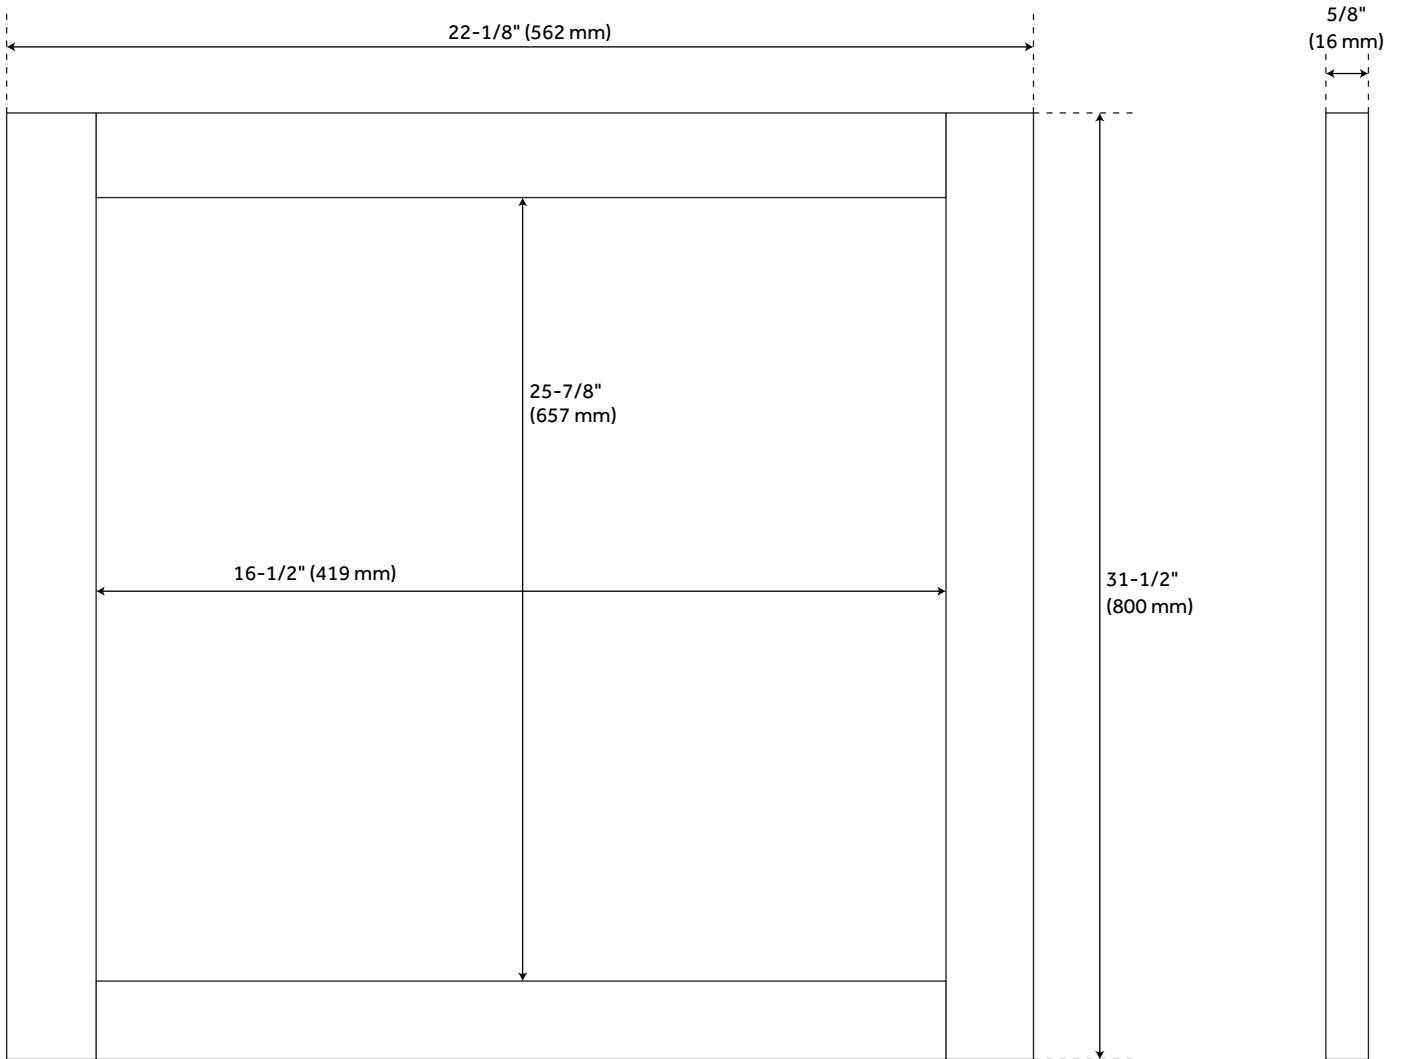

FALLBROOK VANITY MIRROR - ASH BROWN

SKU: 949460

All dimensions and specifications are nominal and may vary. Use actual products for accuracy in critical situations.