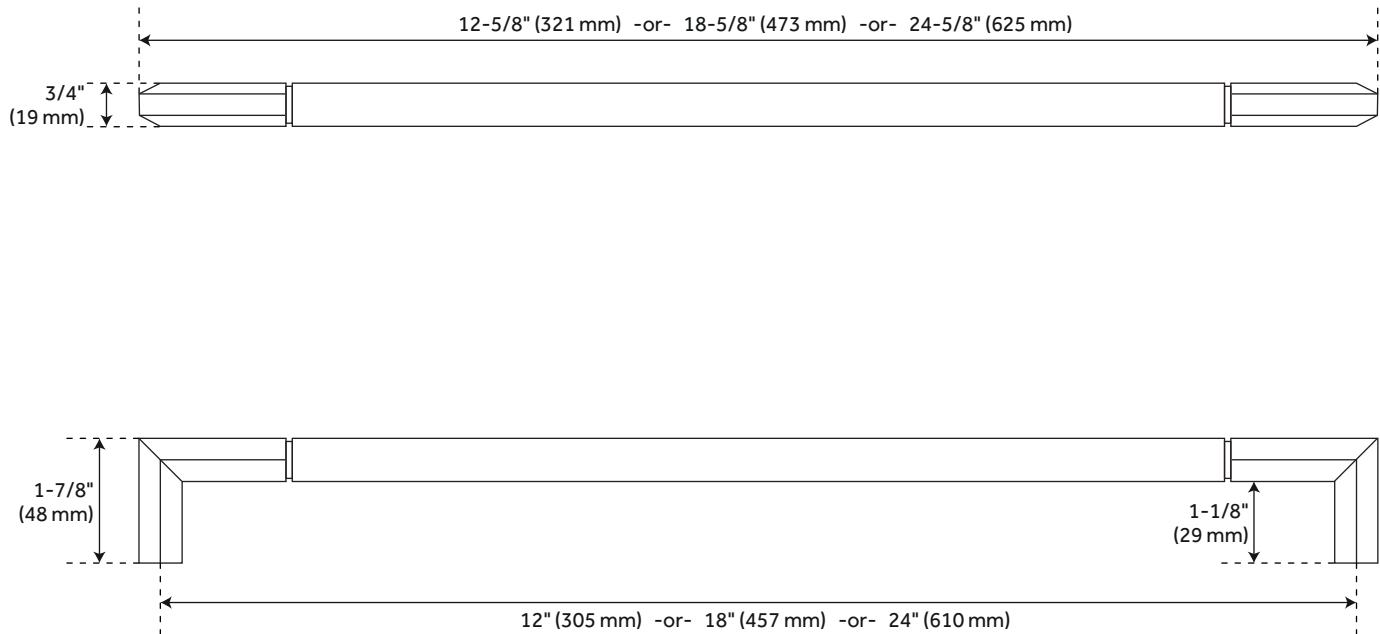

LUNATA SOLID BRASS APPLIANCE PULL

SKU: 949467

All dimensions and specifications are nominal and may vary. Use actual products for accuracy in critical situations.