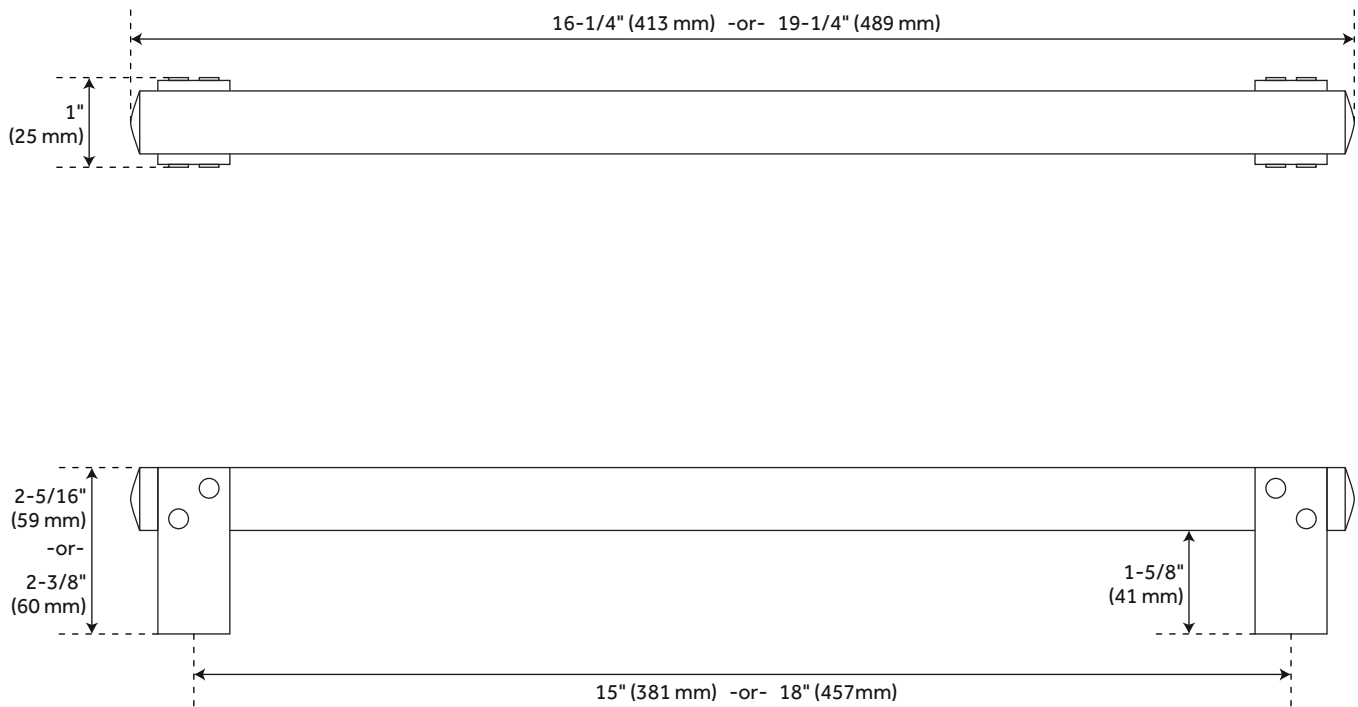

HOVLAND SOLID BRASS APPLIANCE PULL

SKU: 949468

All dimensions and specifications are nominal and may vary. Use actual products for accuracy in critical situations.