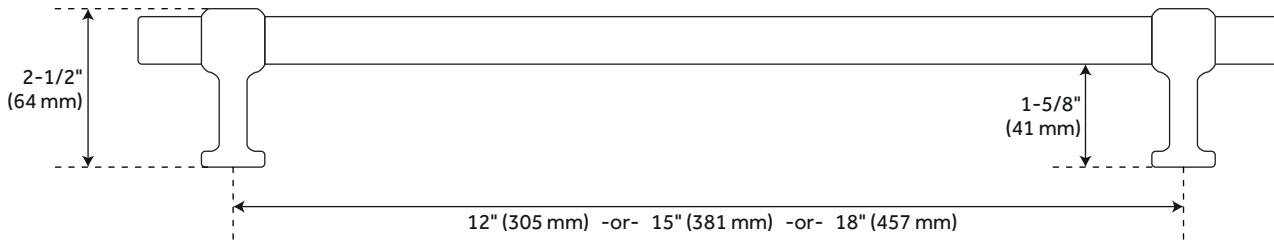

BERYN ACRYLIC APPLIANCE PULL

SKU: 949469

All dimensions and specifications are nominal and may vary. Use actual products for accuracy in critical situations.