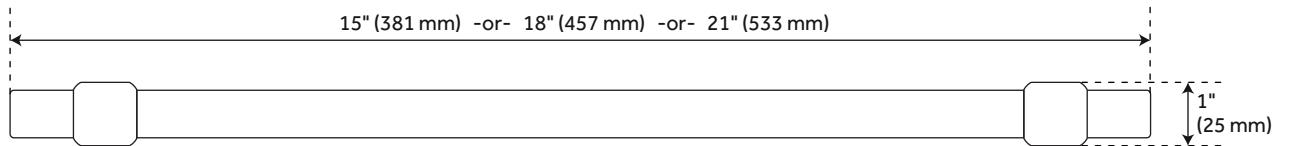

BERYN ACRYLIC APPLIANCE PULL

SKU: 949469

All dimensions and specifications are nominal and may vary. Use actual products for accuracy in critical situations.