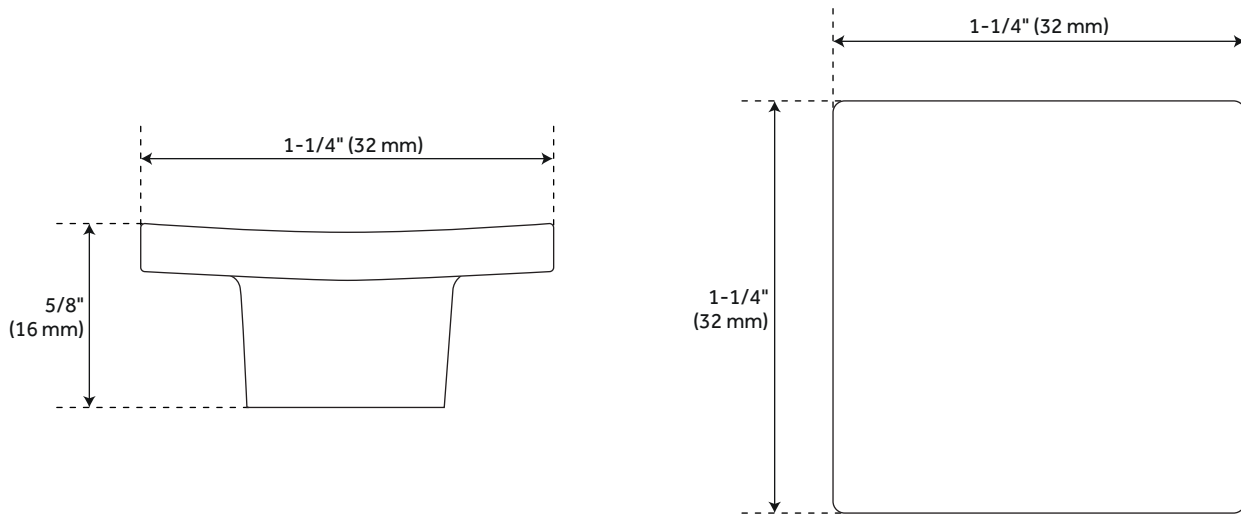

AMUN SOLID BRASS SQUARE CABINET KNOB - 1-1/4"

SKU: 949470

All dimensions and specifications are nominal and may vary. Use actual products for accuracy in critical situations.