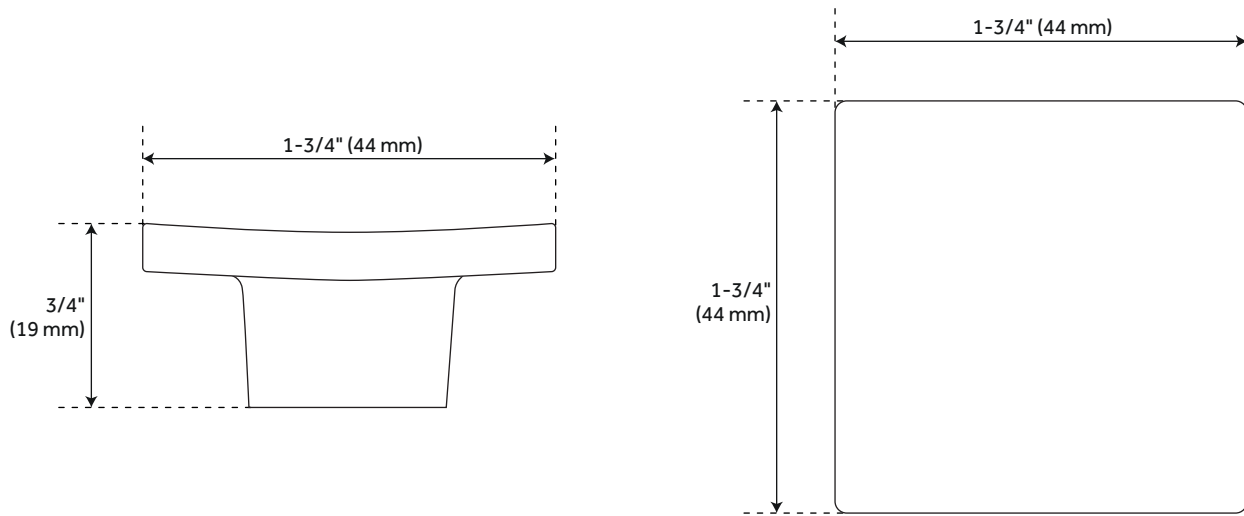

REVISED 4/3/2023

AMUN SOLID BRASS SQUARE CABINET KNOB - 1-1/4"

SKU: 949470

All dimensions and specifications are nominal and may vary. Use actual products for accuracy in critical situations.

AMUN SOLID BRASS SQUARE CABINET KNOB - 1-3/4"

SKU: 949470

All dimensions and specifications are nominal and may vary. Use actual products for accuracy in critical situations.