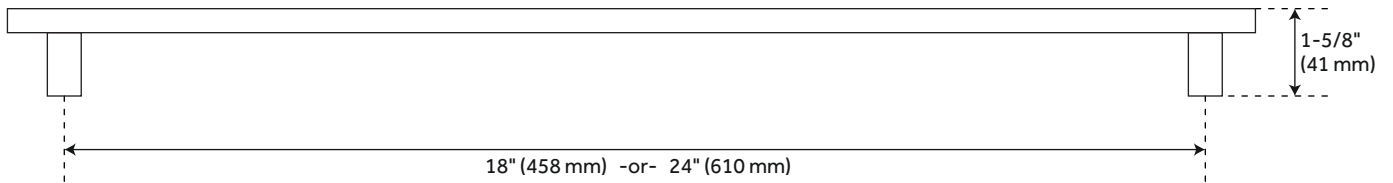

Material: Brass

Width: 20-1/8"

Height: 7/8"

Depth: 1-5/8"

Mounting Hardware Included: Yes

Mounting Hardware Concealed: Yes

Mounts From: Back

REVISED 4/3/2023

- Sold Individually.
- 18" Center overall dimensions: 20-1/8" W x 7/8" H x 1-5/8" D.
- 24" Center overall dimensions: 26-1/8" W x 7/8" H x 1-5/8" D.

REVISED 4/3/2023

COVELLO SOLID BRASS APPLIANCE PULL

SKU: 949471