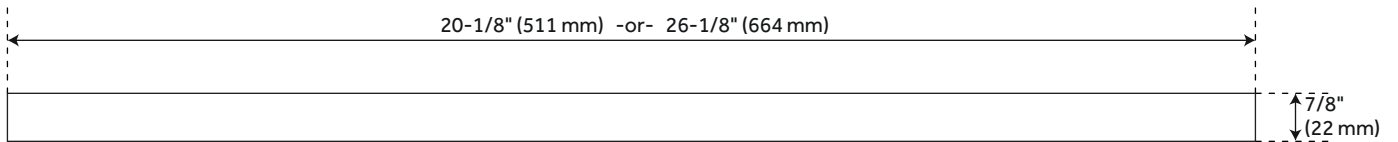

Material: Brass

Width: 20-1/8"

Height: 7/8"

Depth: 1-5/8"

Mounting Hardware Included: Yes

Mounting Hardware Concealed: Yes

Mounts From: Back

REVISED 4/3/2023

- Sold Individually.
- 18" Center overall dimensions: 20-1/8" W x 7/8" H x 1-5/8" D.
- 24" Center overall dimensions: 26-1/8" W x 7/8" H x 1-5/8" D.

REVISED 4/3/2023

COVELLO SOLID BRASS APPLIANCE PULL

SKU: 949471