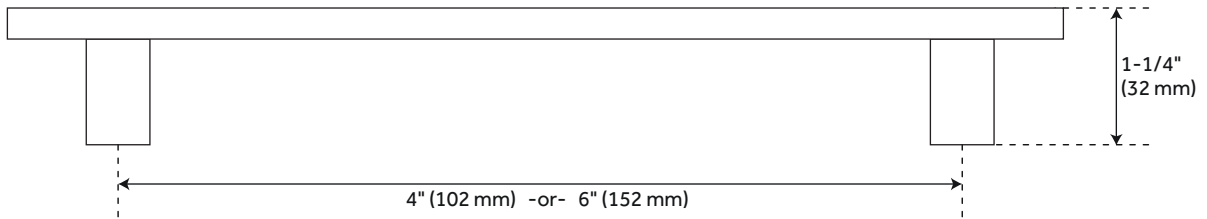

COVELLO SOLID BRASS CABINET PULL

SKU: 949472

All dimensions and specifications are nominal and may vary. Use actual products for accuracy in critical situations.