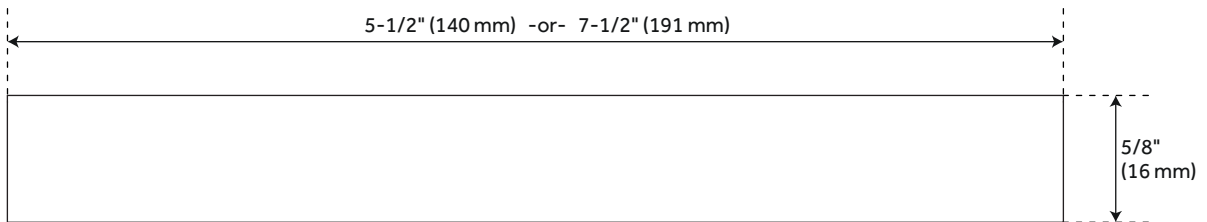

COVELLO SOLID BRASS CABINET PULL

SKU: 949472

All dimensions and specifications are nominal and may vary. Use actual products for accuracy in critical situations.