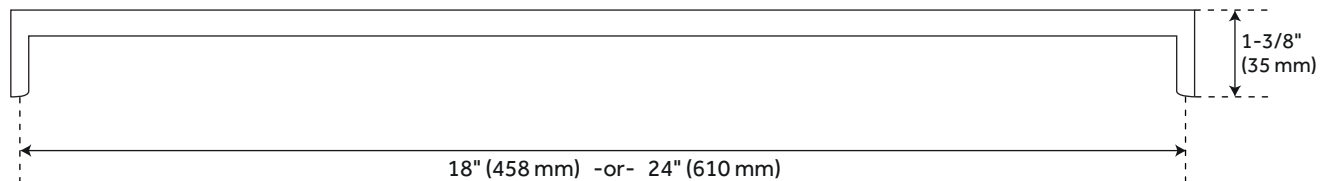

GROHL HAMMERED BRASS APPLIANCE PULL

SKU: 949473

All dimensions and specifications are nominal and may vary. Use actual products for accuracy in critical situations.