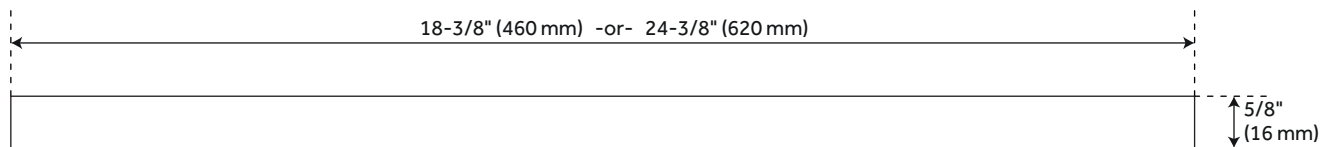

GROHL HAMMERED BRASS APPLIANCE PULL

SKU: 949473

All dimensions and specifications are nominal and may vary. Use actual products for accuracy in critical situations.