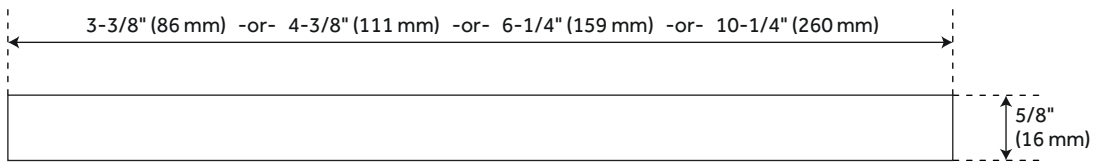

GROHL HAMMERED BRASS CABINET PULL

SKU: 949474

All dimensions and specifications are nominal and may vary. Use actual products for accuracy in critical situations.