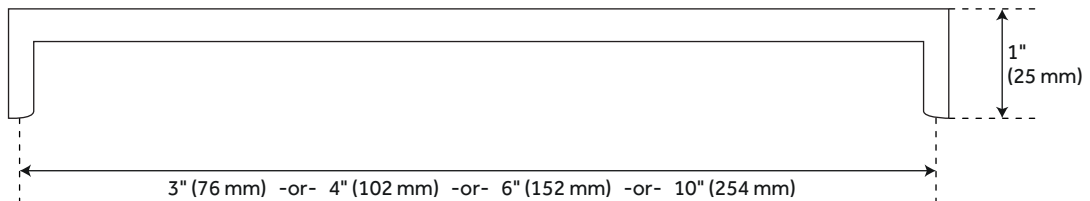

GROHL HAMMERED BRASS CABINET PULL

SKU: 949474

All dimensions and specifications are nominal and may vary. Use actual products for accuracy in critical situations.