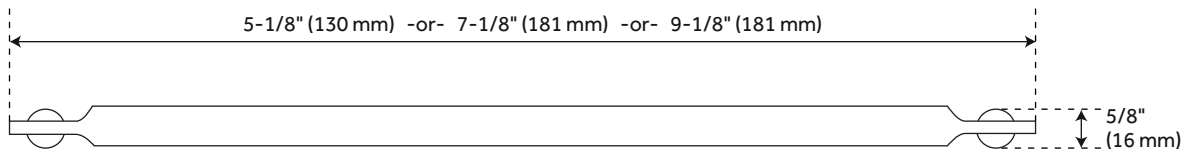

MASELLA SOLID BRASS CABINET PULL

SKU: 949476

All dimensions and specifications are nominal and may vary. Use actual products for accuracy in critical situations.