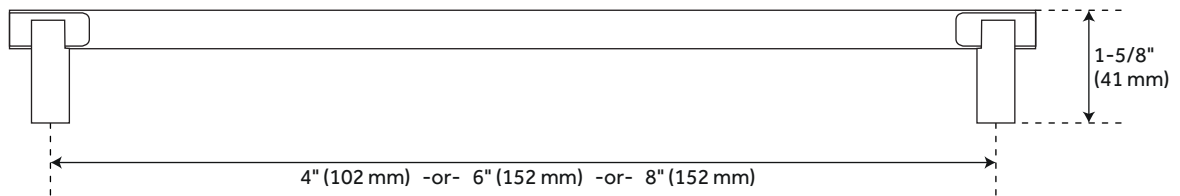

MASELLA SOLID BRASS CABINET PULL

SKU: 949476

All dimensions and specifications are nominal and may vary. Use actual products for accuracy in critical situations.