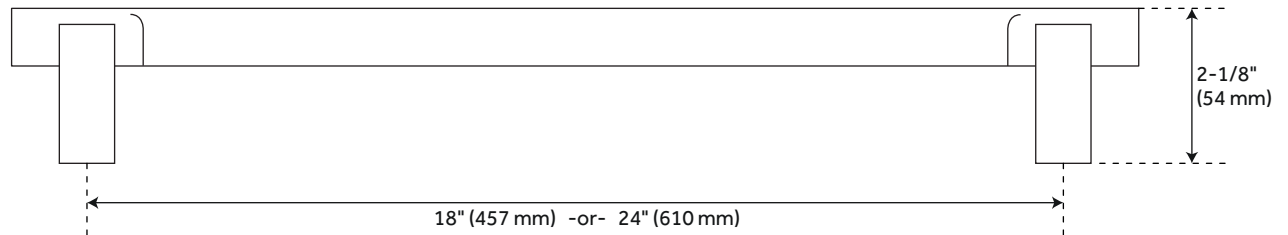

MASELLA SOLID BRASS APPLIANCE PULL

SKU: 949477

All dimensions and specifications are nominal and may vary. Use actual products for accuracy in critical situations.