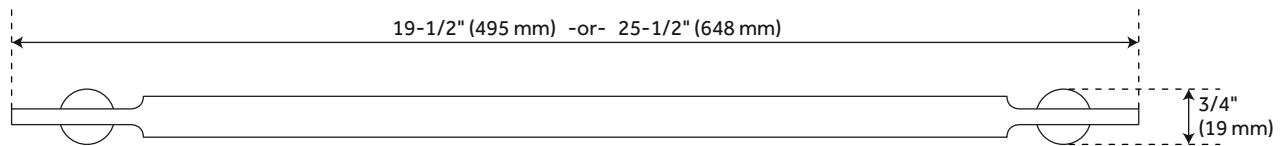

MASELLA SOLID BRASS APPLIANCE PULL

SKU: 949477

All dimensions and specifications are nominal and may vary. Use actual products for accuracy in critical situations.