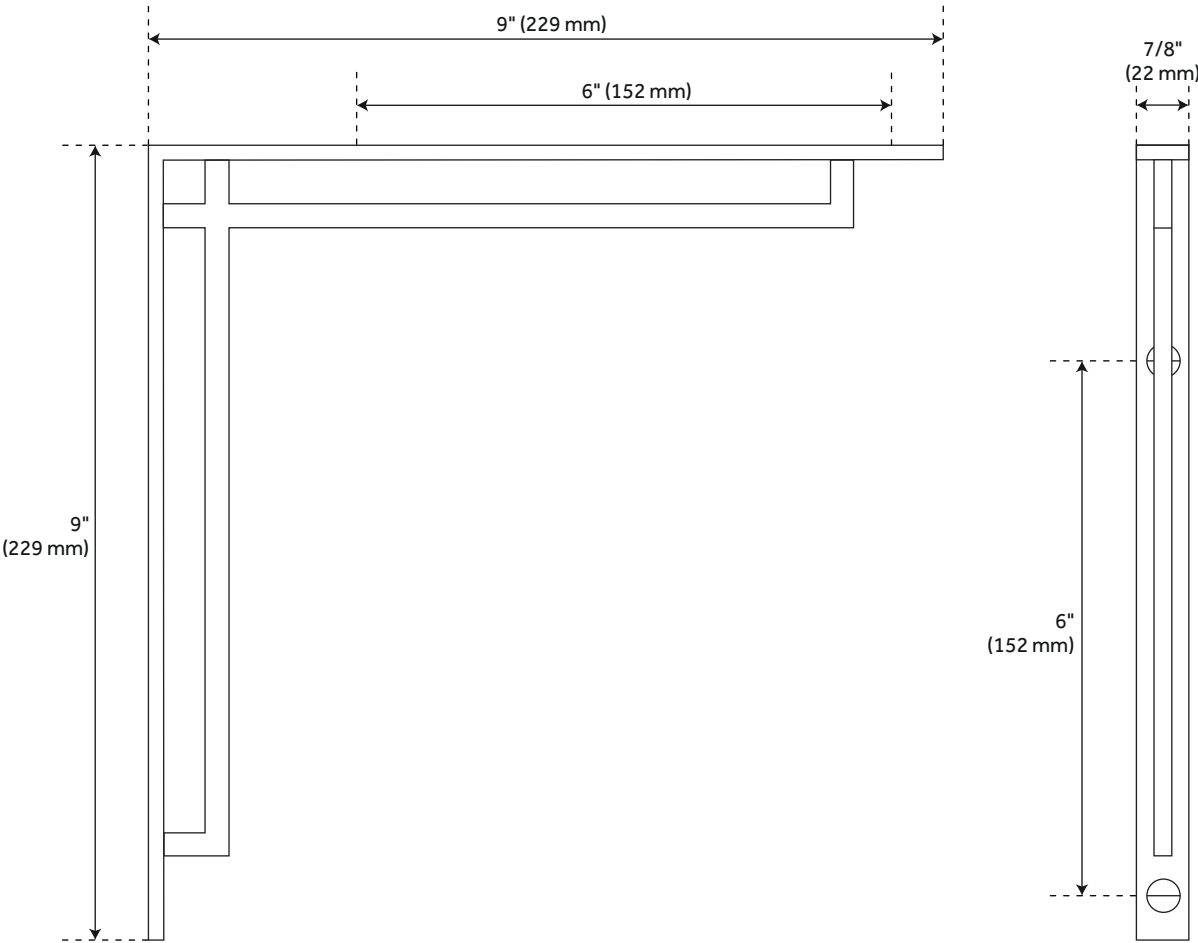

ADDITIONAL FEATURES

- 6" overall dimensions: 7/8" L" x 6" W x 7-7/8" H. Weight limit 30 lbs per pair.
- 9" overall dimensions: 7/8" L x 9" W x 9" H. Weight limit 50 lbs per pair.
- Sold individually.

REVISED 4/3/2023

6" HARRIDGE SOLID BRASS SHELF BRACKET

SKU: 949478

All dimensions and specifications are nominal and may vary. Use actual products for accuracy in critical situations.

9" HARRIDGE SOLID BRASS SHELF BRACKET

SKU: 949478

All dimensions and specifications are nominal and may vary. Use actual products for accuracy in critical situations.