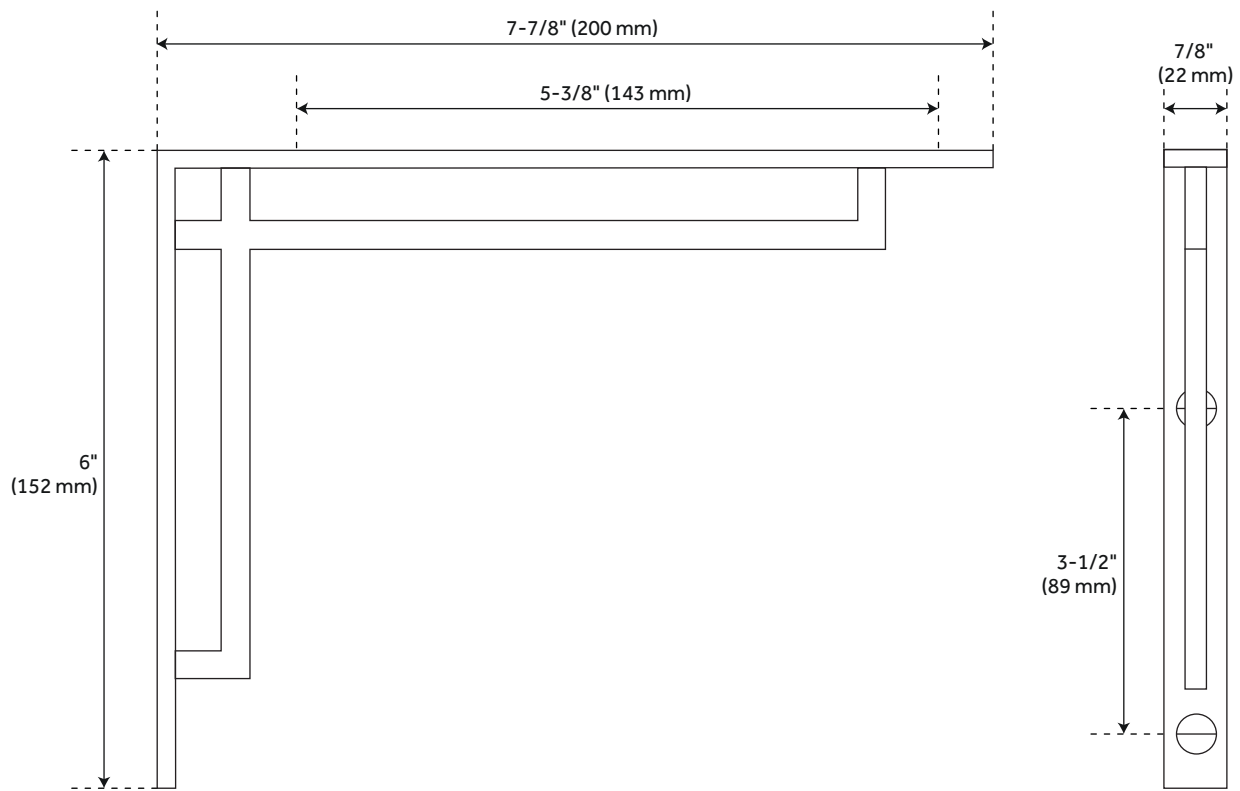

6" HARRIDGE SOLID BRASS SHELF BRACKET

SKU: 949478

All dimensions and specifications are nominal and may vary. Use actual products for accuracy in critical situations.