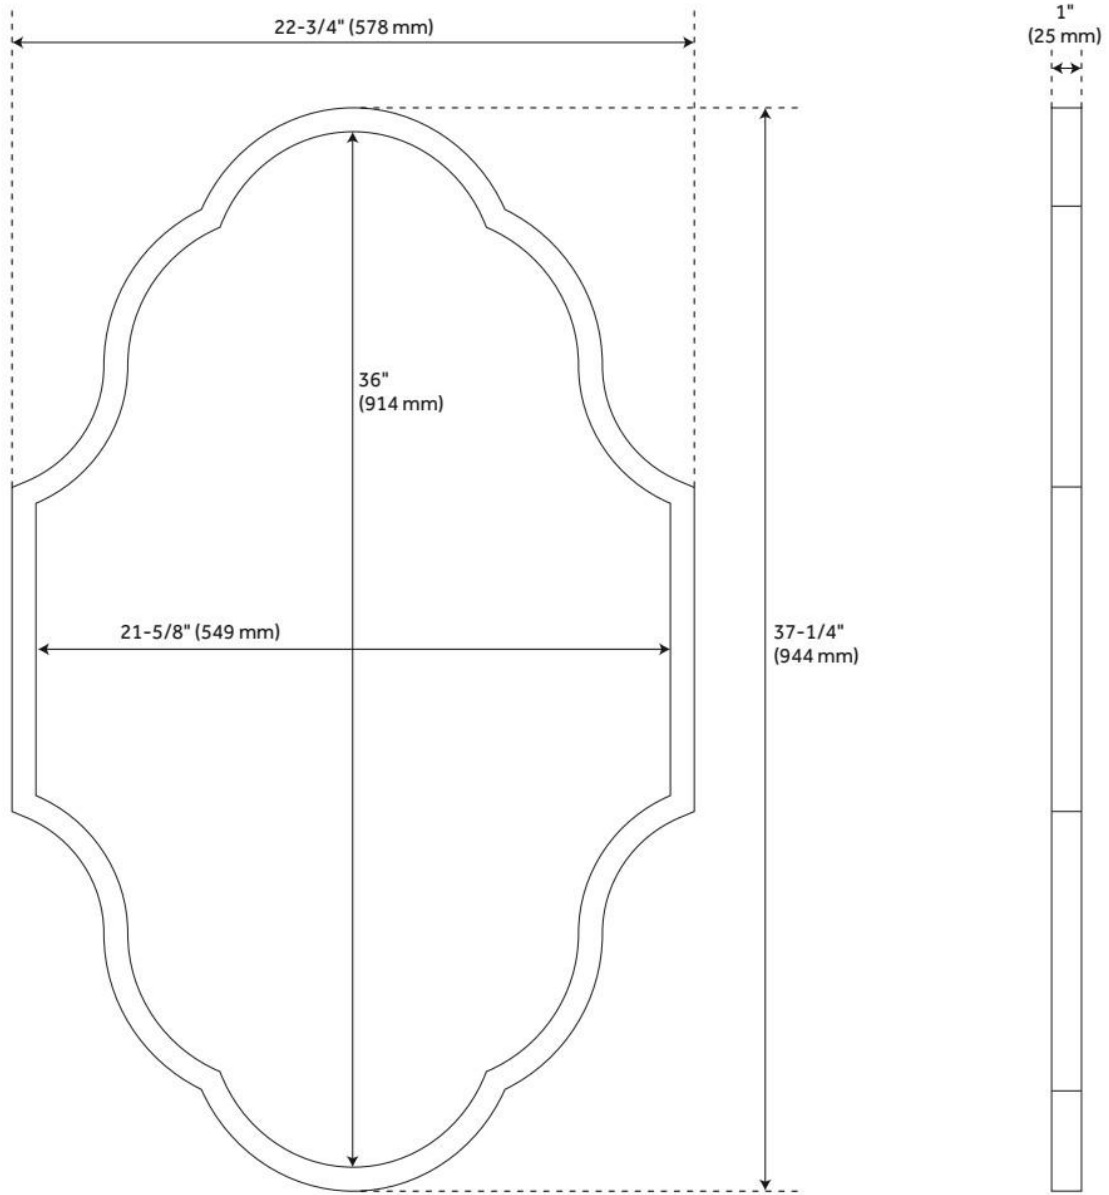

LUCIDO DECORATIVE VANITY MIRROR

SKU: 949485

Code: SH450579, SH450580, SH450581

FEATURES

Material: Iron

On/Off Switch: No

ADDITIONAL FEATURES

- Horizontal Mounting is 2-1/2" centers with three holes.
- Durable French Cleat mounting system included.

REVISED 8/22/2024

LUCIDO DECORATIVE VANITY MIRROR

SKU: 949485

Code: SH450579, SH450580, SH450581

REVISED 8/22/2024