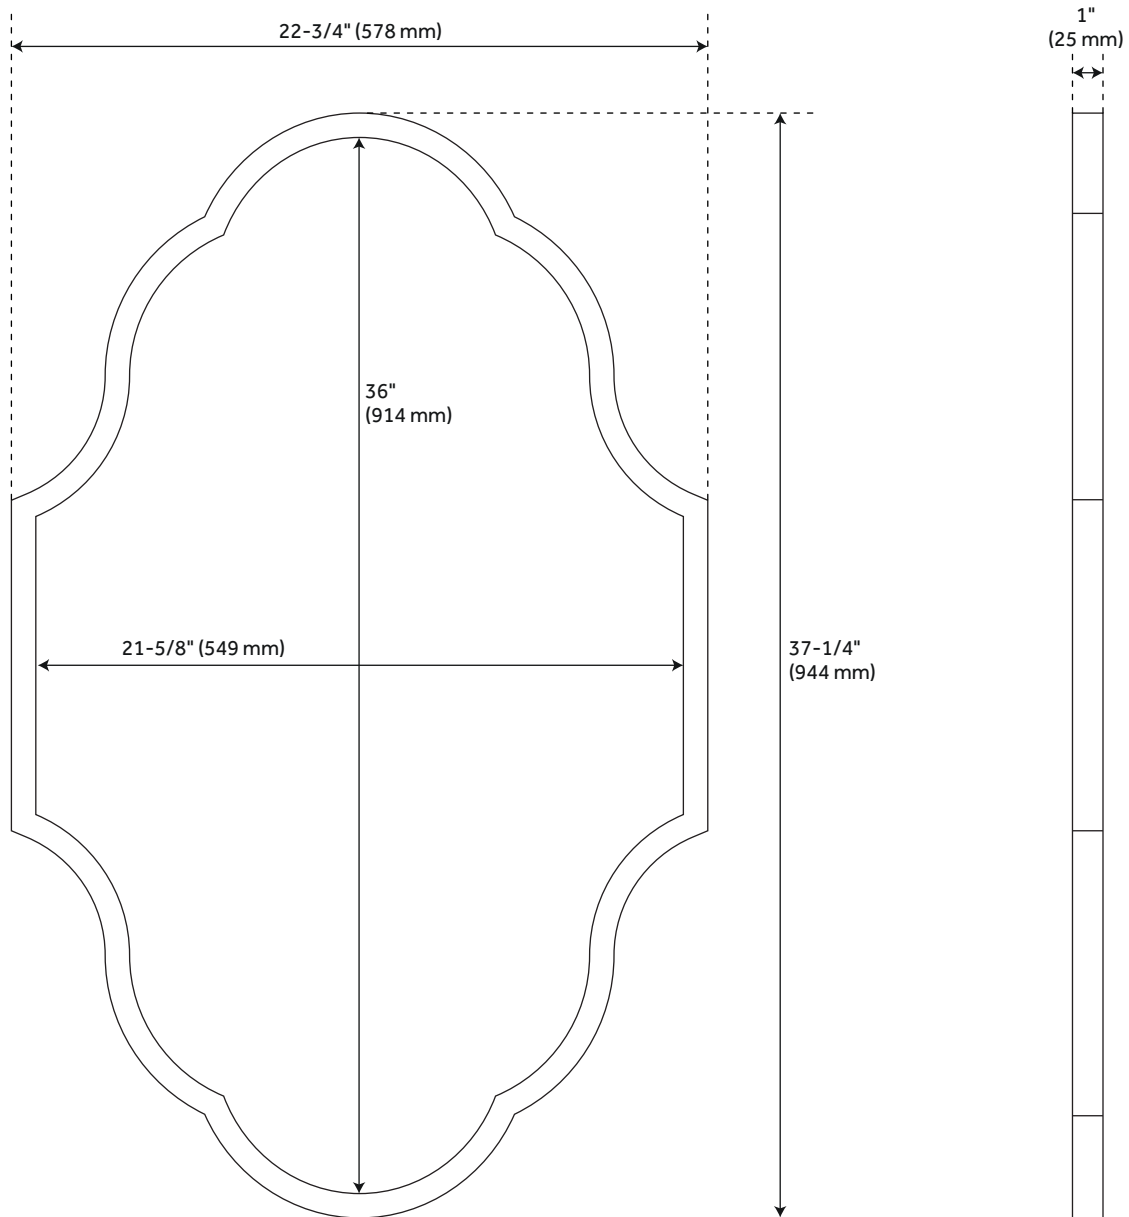

LUCIDO DECORATIVE VANITY MIRROR

SKU: 949485

Code: SH450579, SH450580, SH450581

FEATURES

- Features: Framed
- Design: Glam
- Material: Iron
- Width: 22-3/4"
- Height: 37-1/4"
- Depth: 1"
- Mounting Hardware Included: Yes
- Assembly Required: No
- Mirror Shape: Irregular
- Mirror Only Width: 21-5/8"
- Mirror Only Height: 36"

REVISED 4/3/2023

LUCIDO DECORATIVE VANITY MIRROR

SKU: 949485

Code: SH450579, SH450580, SH450581

ADDITIONAL FEATURES

- Horizontal Mounting is 2-1/2" centers with three holes.
- Durable French Cleat mounting system included.

REVISED 4/3/2023

LUCIDO DECORATIVE VANITY MIRROR

SKU: 949485

All dimensions and specifications are nominal and may vary. Use actual products for accuracy in critical situations.