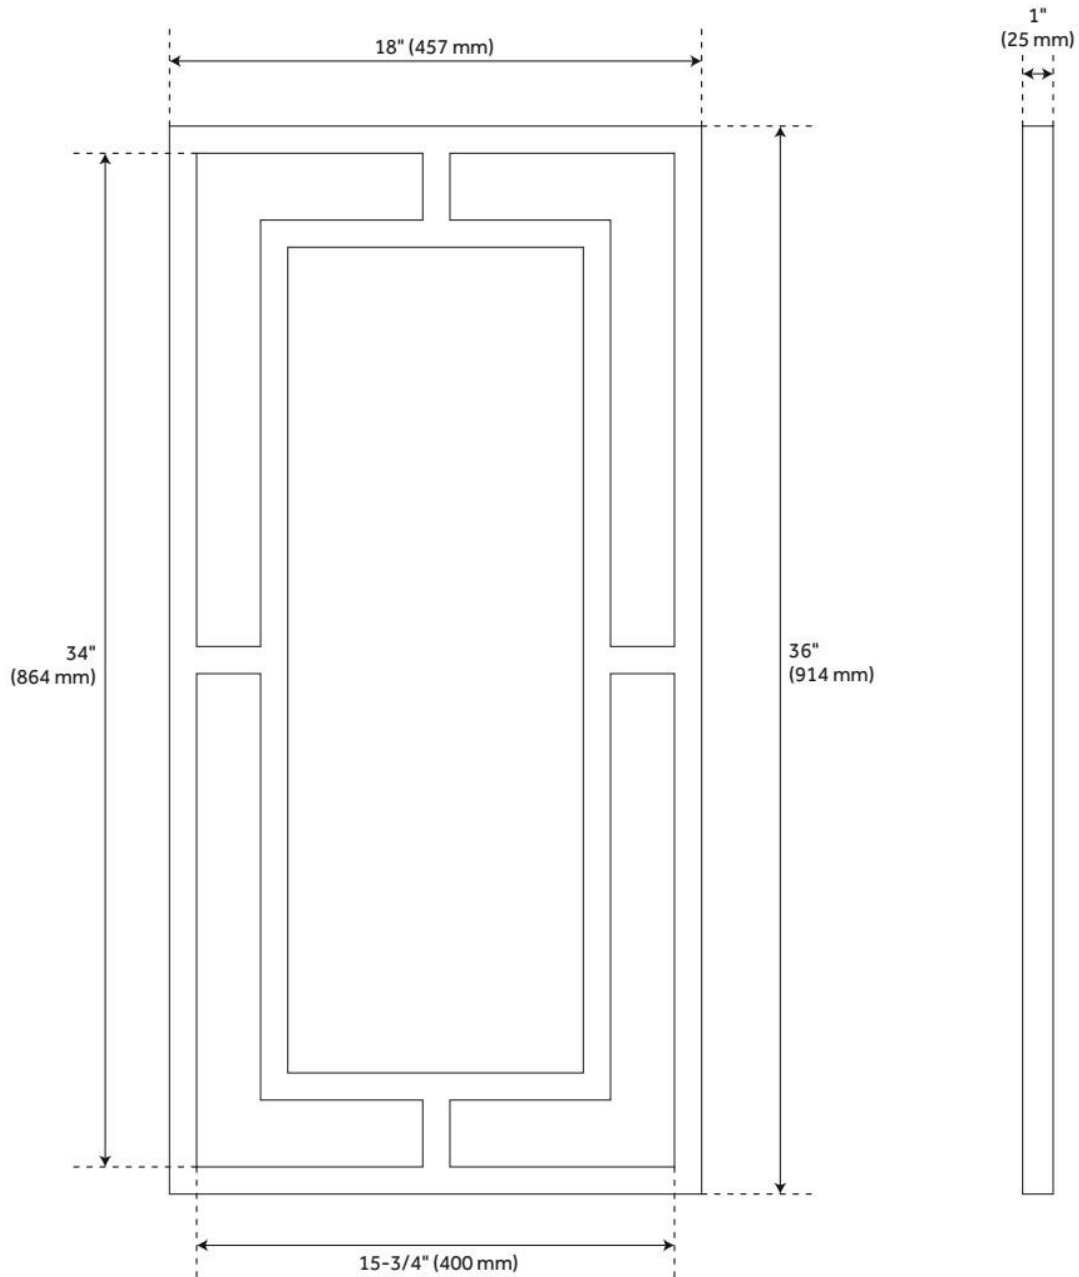

AUSTI DECORATIVE VANITY MIRROR

SKU: 949489

Code: SH450582, SH450583, SH450584

REVISED 8/22/2024