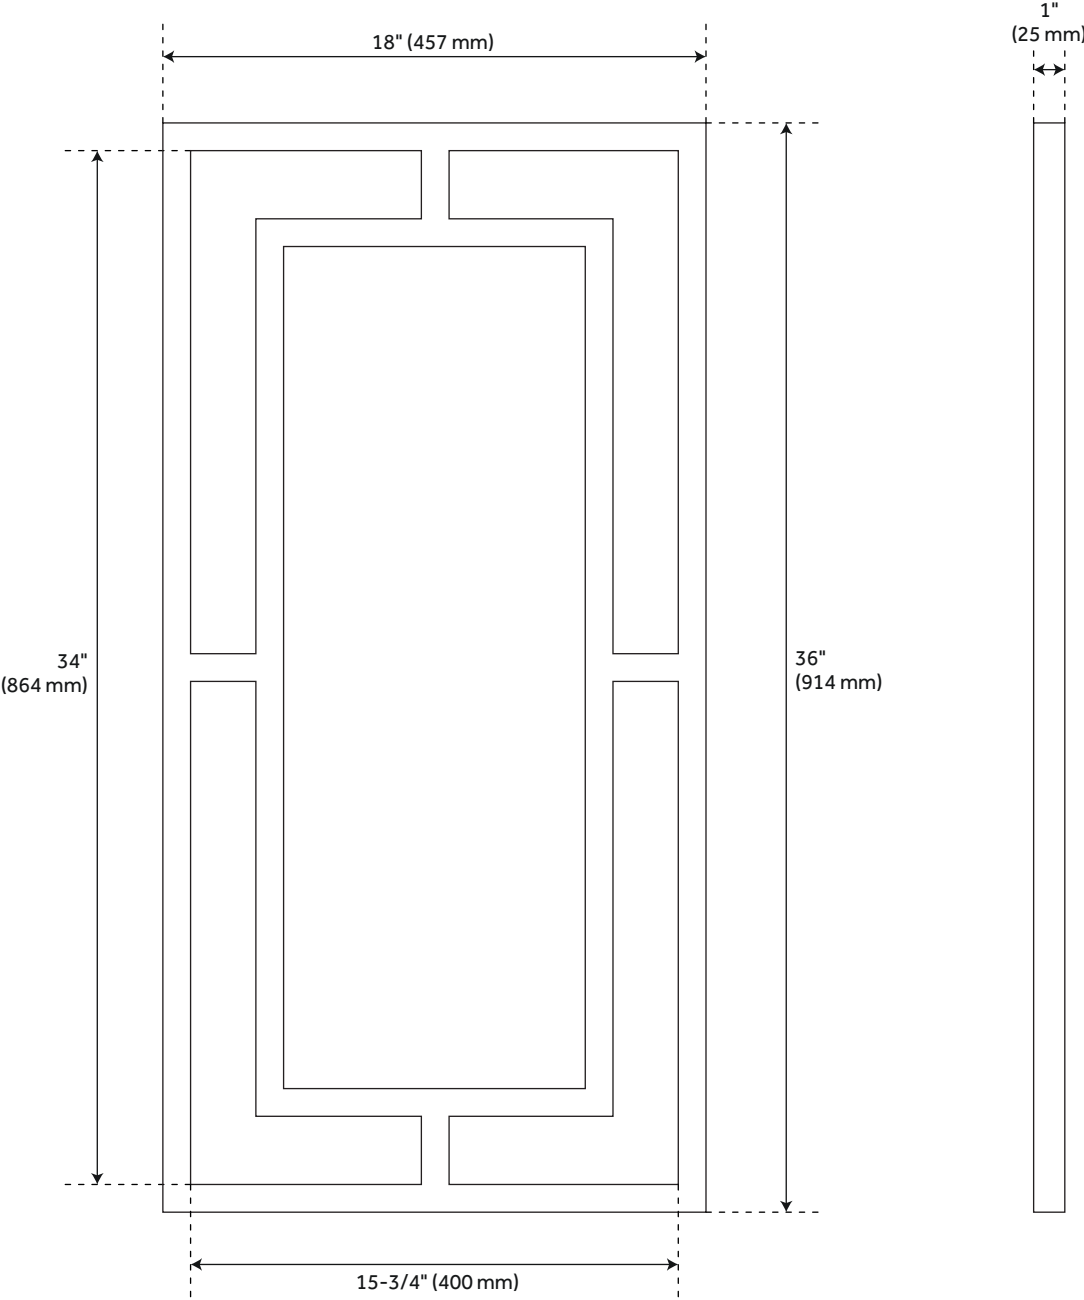

AUSTI DECORATIVE VANITY MIRROR

SKU: 949489

Code: SH450582, SH450583, SH450584

FEATURES

- Features: Framed
- Design: Glam
- Material: Stainless Steel
- Width: 18"
- Height: 36"
- Depth: 1"
- Mounting Hardware Included: Yes
- Assembly Required: No
- Mirror Shape: Rectangle
- Mirror Only Width: 15-3/4"
- Mirror Only Height: 34"

REVISED 4/3/2023

AUSTI DECORATIVE VANITY MIRROR

SKU: 949489

Code: SH450582, SH450583, SH450584

ADDITIONAL FEATURES

- Horizontal / Vertical Mounting is 2-1/2" centers with three holes.
- Durable French Cleat mounting system included.

REVISED 4/3/2023

AUSTI DECORATIVE VANITY MIRROR

SKU: 949489

All dimensions and specifications are nominal and may vary. Use actual products for accuracy in critical situations.