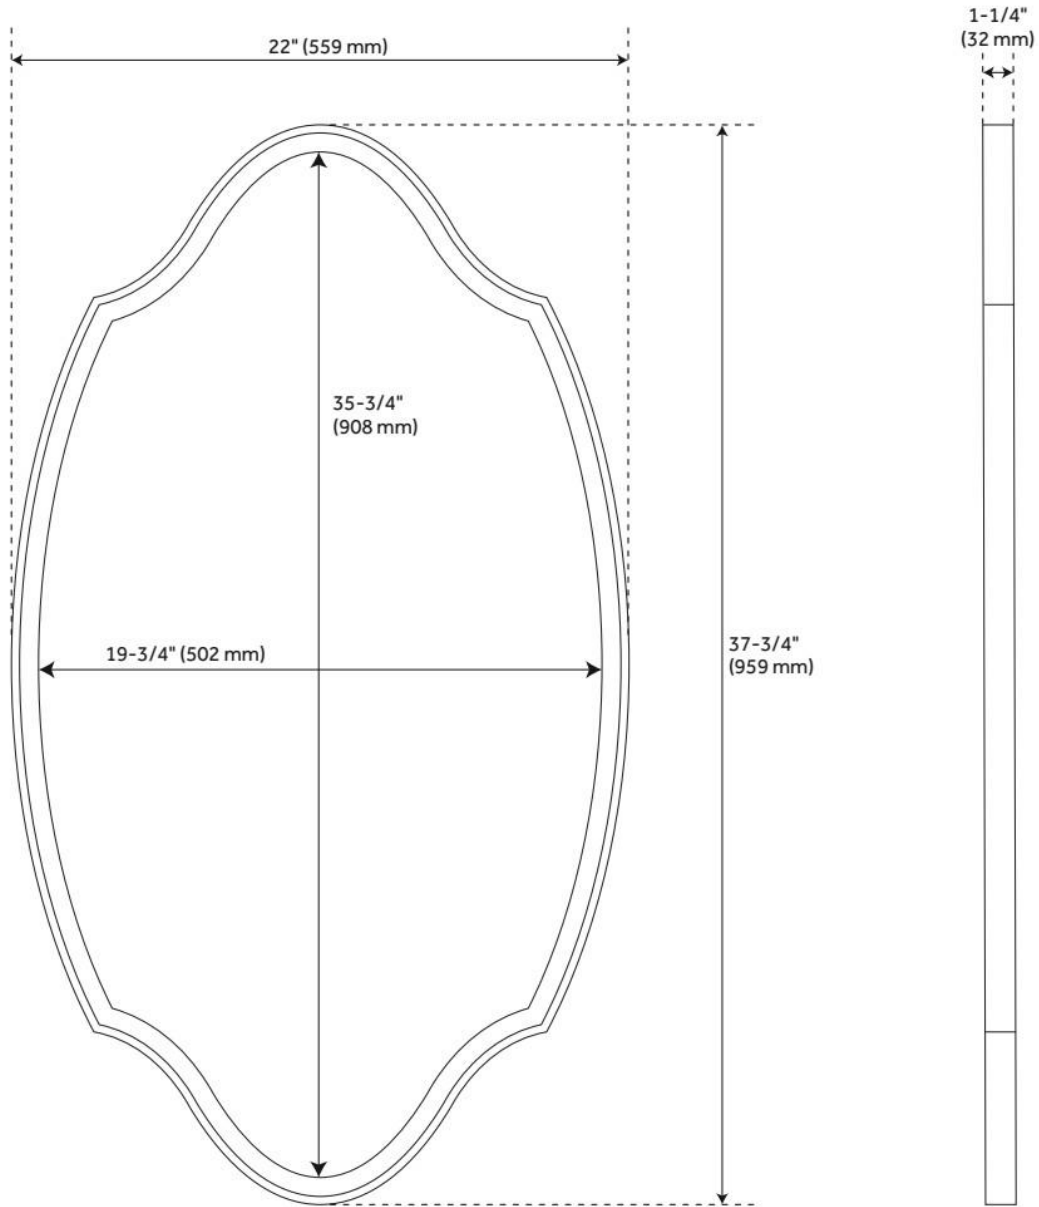

# BRAEWOOD DECORATIVE VANITY MIRROR

SKU: 949491

Code: SH450586, SH450585, SH450587

## ADDITIONAL FEATURES

- Horizontal Mounting is 2-1/2" centers with three holes.
- Durable French Cleat mounting system included.

REVISED 8/22/2024

# BRAEWOOD DECORATIVE VANITY MIRROR

SKU: 949491

Code: SH450586, SH450585, SH450587

REVISED 8/22/2024