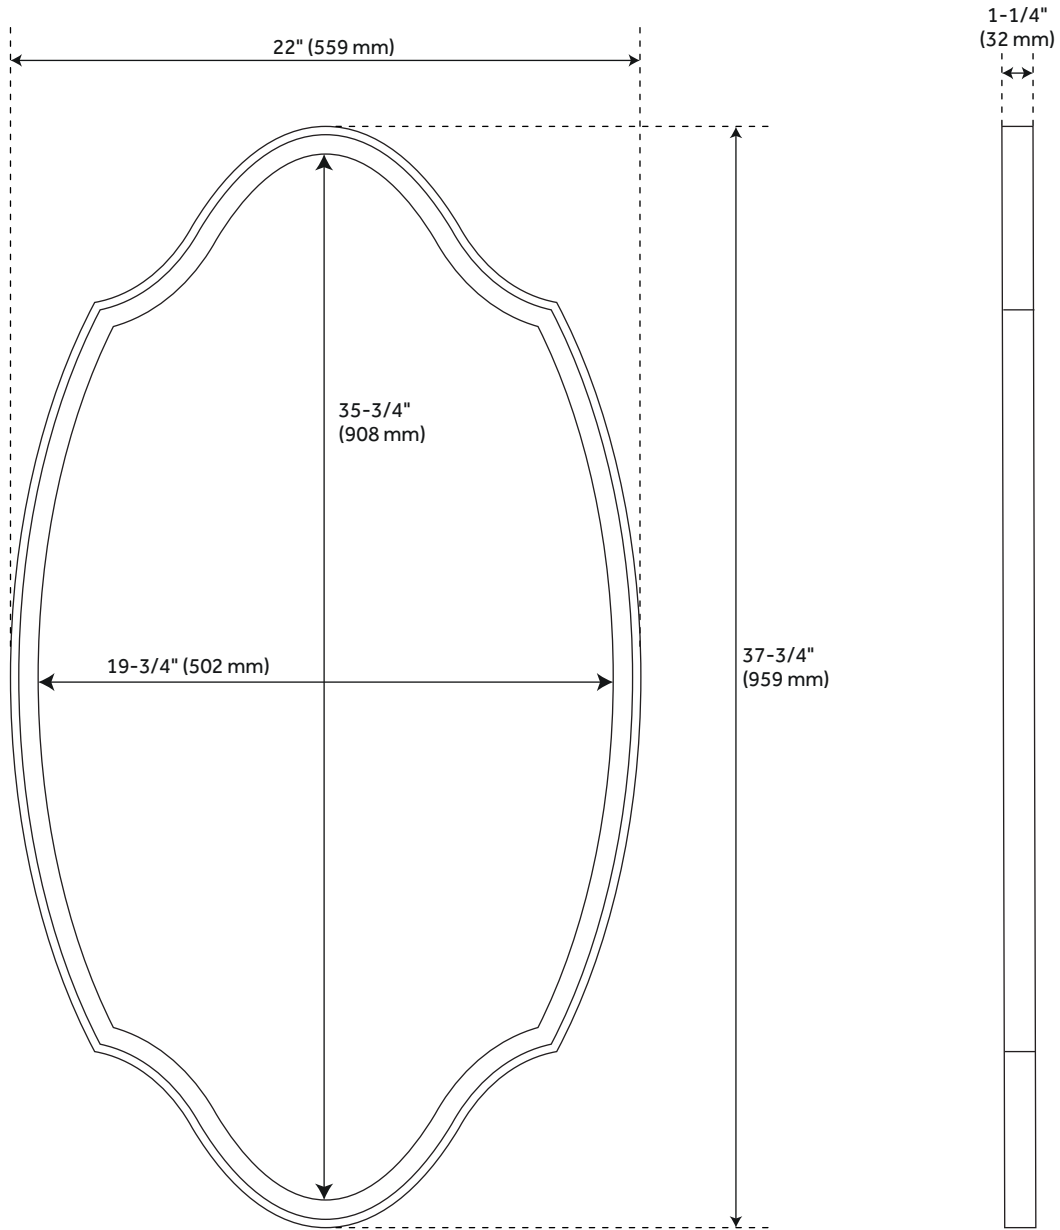

BRAEWOOD DECORATIVE VANITY MIRROR

SKU: 949491

All dimensions and specifications are nominal and may vary. Use actual products for accuracy in critical situations.