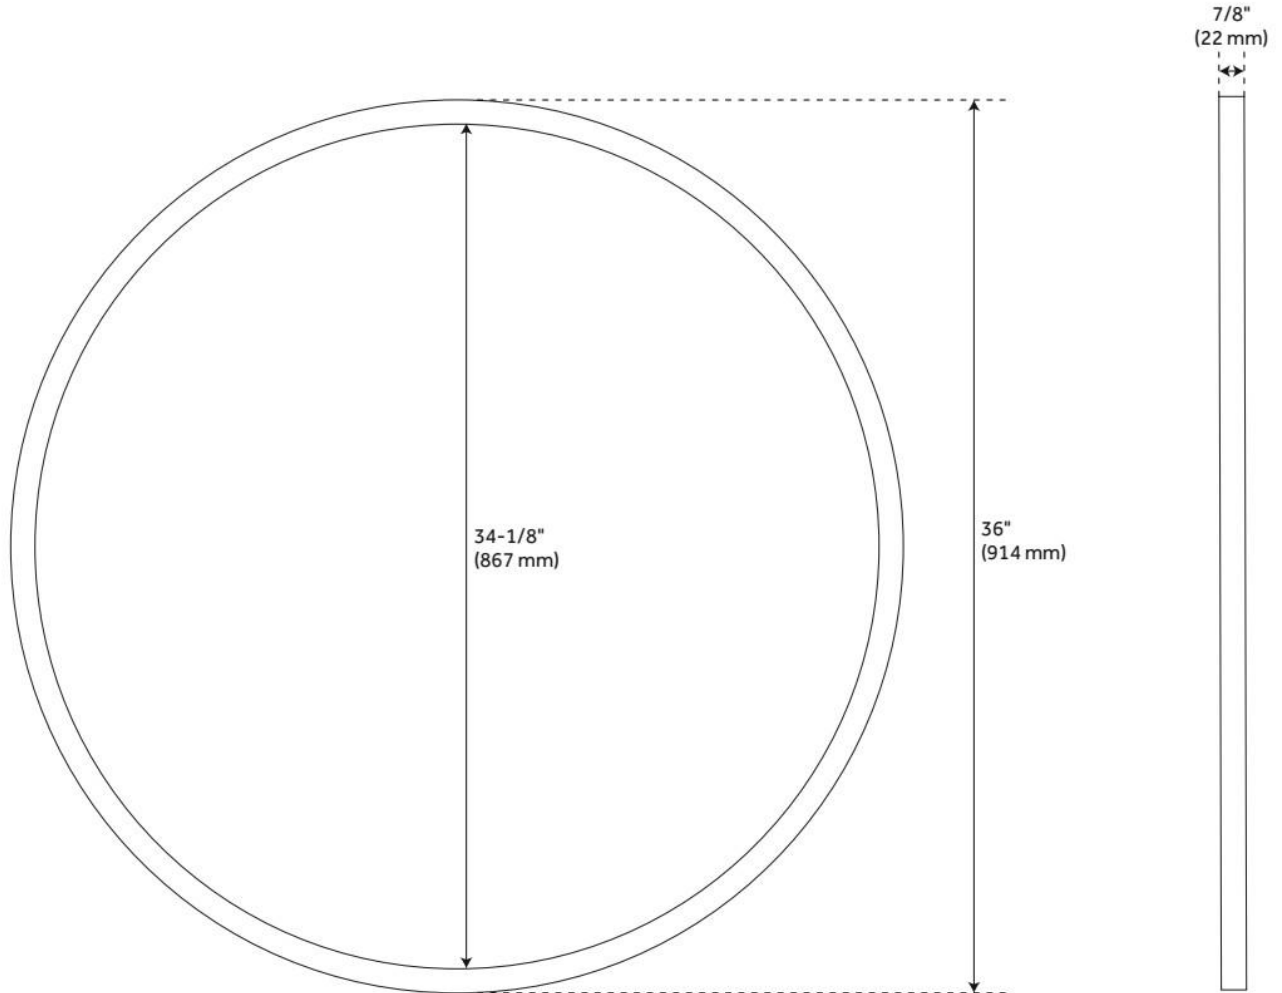

SOBB ROUND DECORATIVE VANITY MIRROR

SKU: 949497

Code: SH450591, SH450592

FEATURES

Material: Iron

On/Off Switch: No

ADDITIONAL FEATURES

- Horizontal Mounting is 2-1/2" with four holes.
- Durable French Cleat mounting system included.

REVISED 8/23/2024

SOBB ROUND DECORATIVE VANITY MIRROR

SKU: 949497

Code: SH450591, SH450592

REVISED 8/23/2024