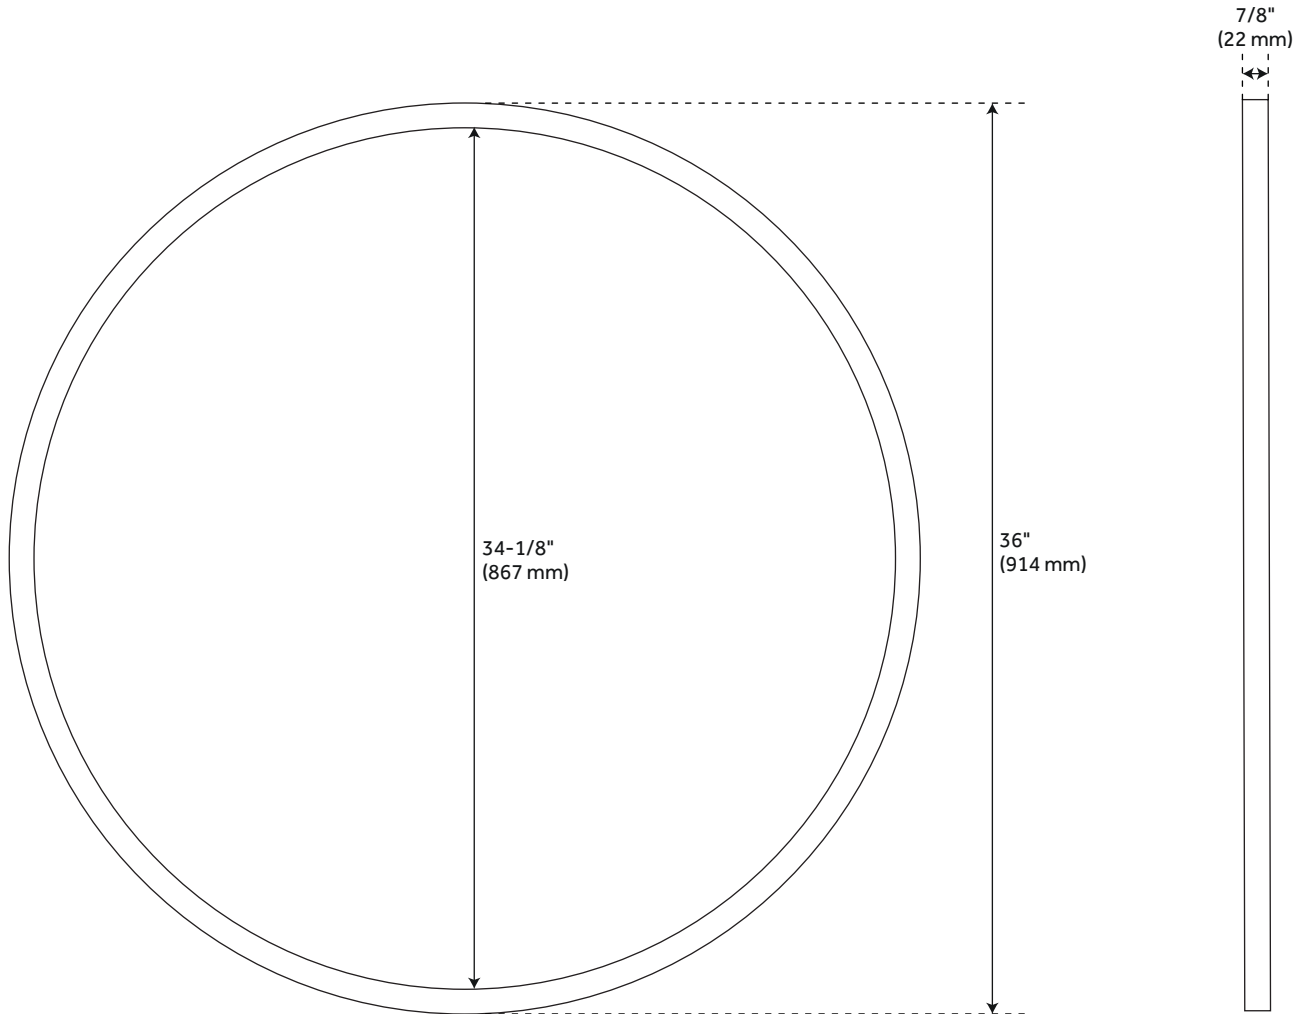

SOBB ROUND DECORATIVE VANITY MIRROR

SKU: 949497

Code: SH450591, SH450592

FEATURES

Features: Framed

Design: Modern

Material: Iron

Width: 36"

Height: 36"

Depth: 7/8"

Mounting Hardware Included: Yes

Assembly Required: No

Mirror Shape: Round

Mirror Only Width: 34-1/8"

Mirror Only Height: 34-1/8"

REVISED 4/3/2023

SOBB ROUND DECORATIVE VANITY MIRROR

SKU: 949497

Code: SH450591, SH450592

ADDITIONAL FEATURES

- Horizontal Mounting is 2-1/2" with four holes.
- Durable French Cleat mounting system included.

REVISED 4/3/2023

SOBB ROUND DECORATIVE VANITY MIRROR

SKU: 949497

All dimensions and specifications are nominal and may vary. Use actual products for accuracy in critical situations.