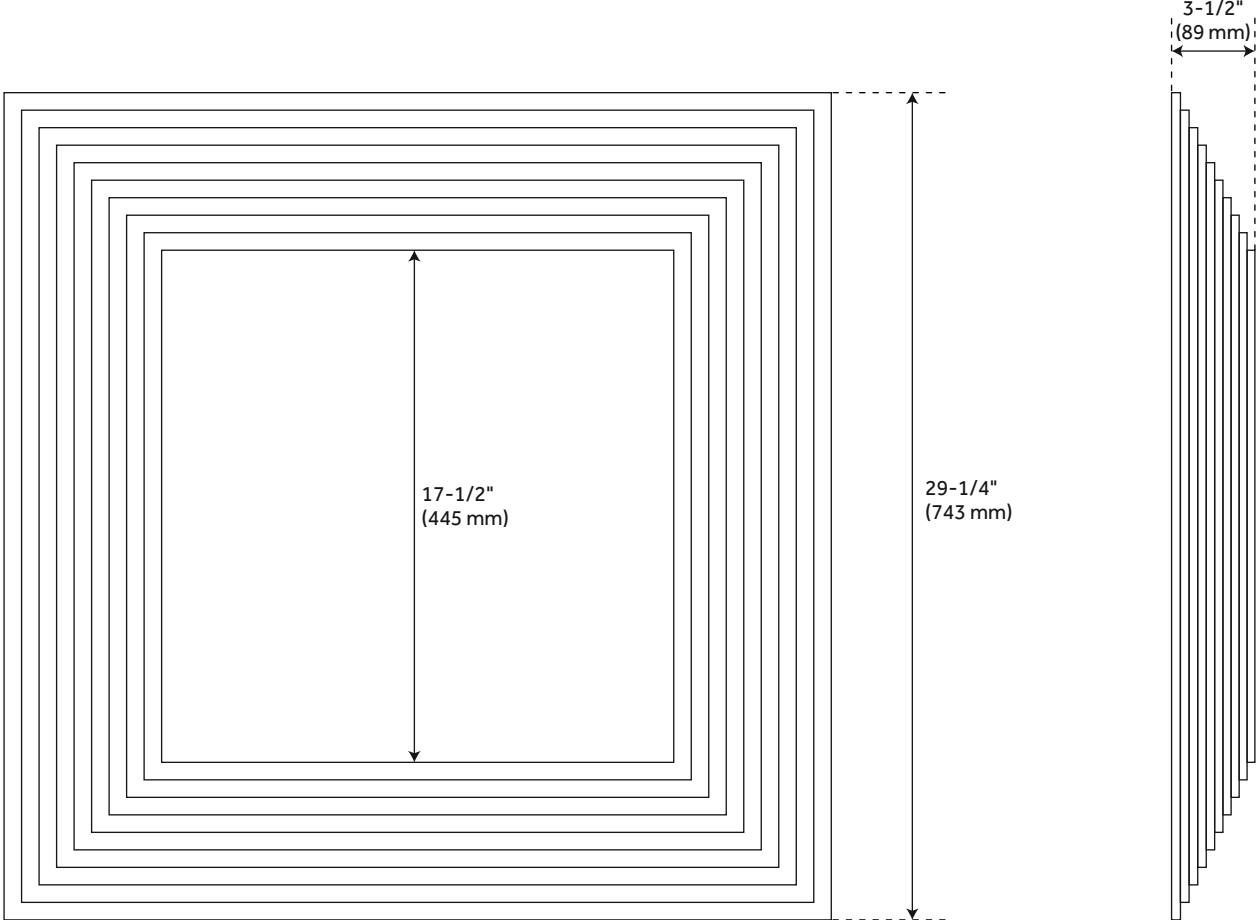

MOORCROFT SQUARE DECORATIVE VANITY MIRROR

SKU: 949501

Code: SH450595, SH450596, SH450597

FEATURES

- Features: Framed
- Design: Glam
- Material: Iron
- Width: 29-1/4"
- Height: 29-1/4"
- Depth: 3-1/2"
- Mounting Hardware Included: Yes
- Assembly Required: No
- Mirror Shape: Square
- Mirror Only Width: 17-1/2"
- Mirror Only Height: 17-1/2"

REVISED 3/30/2023

MOORCROFT SQUARE DECORATIVE VANITY MIRROR

SKU: 949501

Code: SH450595, SH450596, SH450597

ADDITIONAL FEATURES

- Horizontal Mounting is 2-1/2" centers with three holes.
- Durable French Cleat mounting system included.

REVISED 3/30/2023

MOORCROFT SQUARE DECORATIVE VANITY MIRROR

SKU: 949501

All dimensions and specifications are nominal and may vary. Use actual products for accuracy in critical situations.