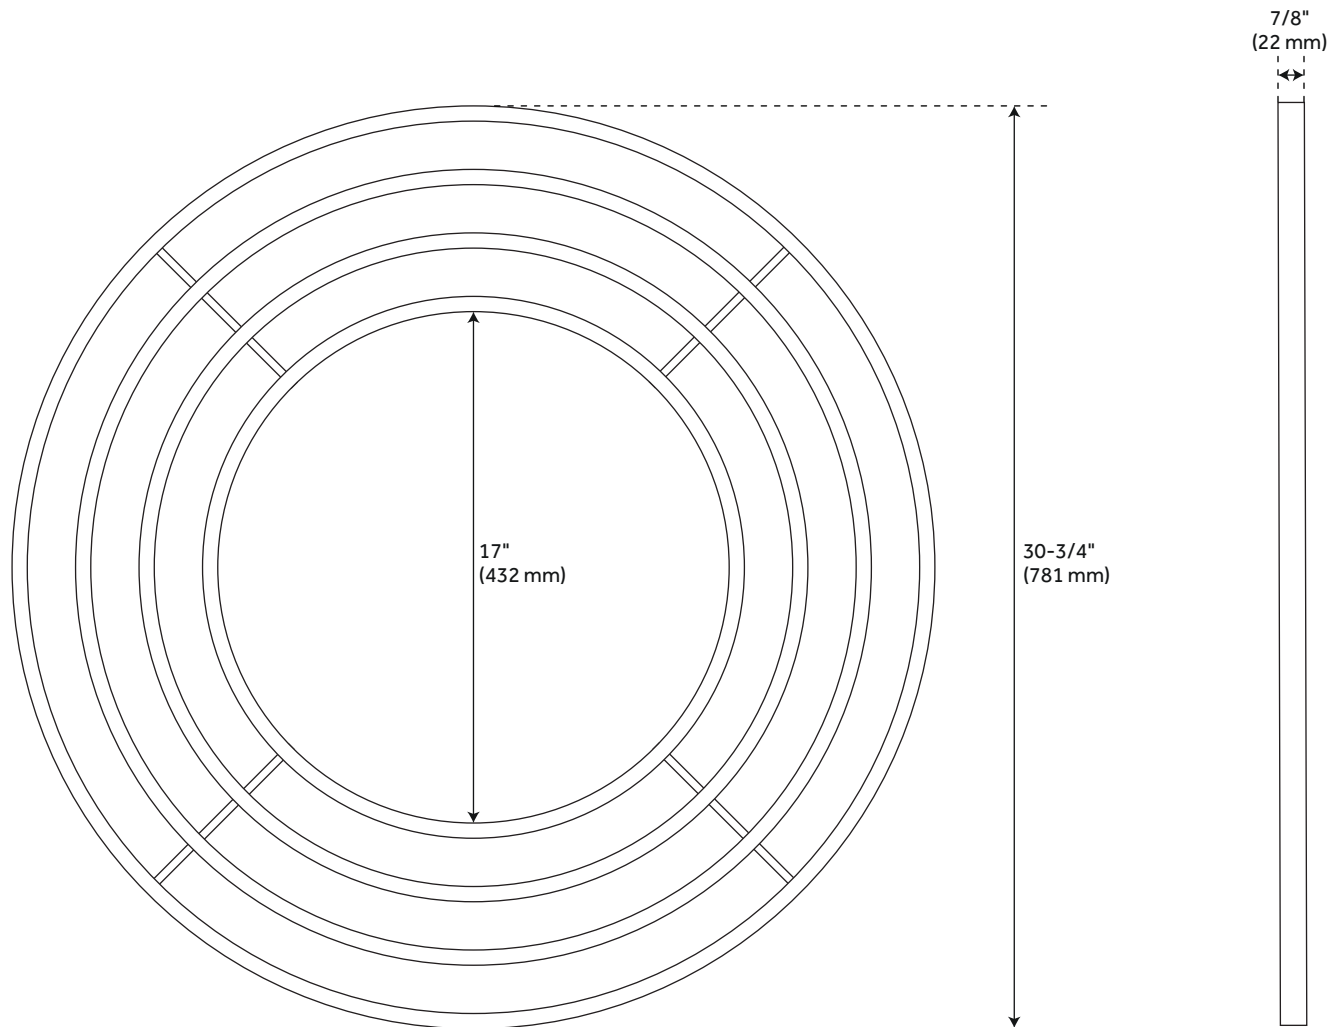

REKA ROUND DECORATIVE VANITY MIRROR

SKU: 949505

Code: SH450598, SH450599, SH450600

FEATURES

- Features: Framed
- Design: Glam
- Material: Stainless Steel
- Width: 30-3/4"
- Height: 30-3/4"
- Depth: 7/8"
- Mounting Hardware Included: Yes
- Assembly Required: No
- Mirror Shape: Round
- Mirror Only Width: 17"
- Mirror Only Height: 17"

REVISED 4/3/2023

REKA ROUND DECORATIVE VANITY MIRROR

SKU: 949505

Code: SH450598, SH450599, SH450600

ADDITIONAL FEATURES

- Single hole mounting.

REVISED 4/3/2023

REKA ROUND DECORATIVE VANITY MIRROR

SKU: 949505

All dimensions and specifications are nominal and may vary. Use actual products for accuracy in critical situations.