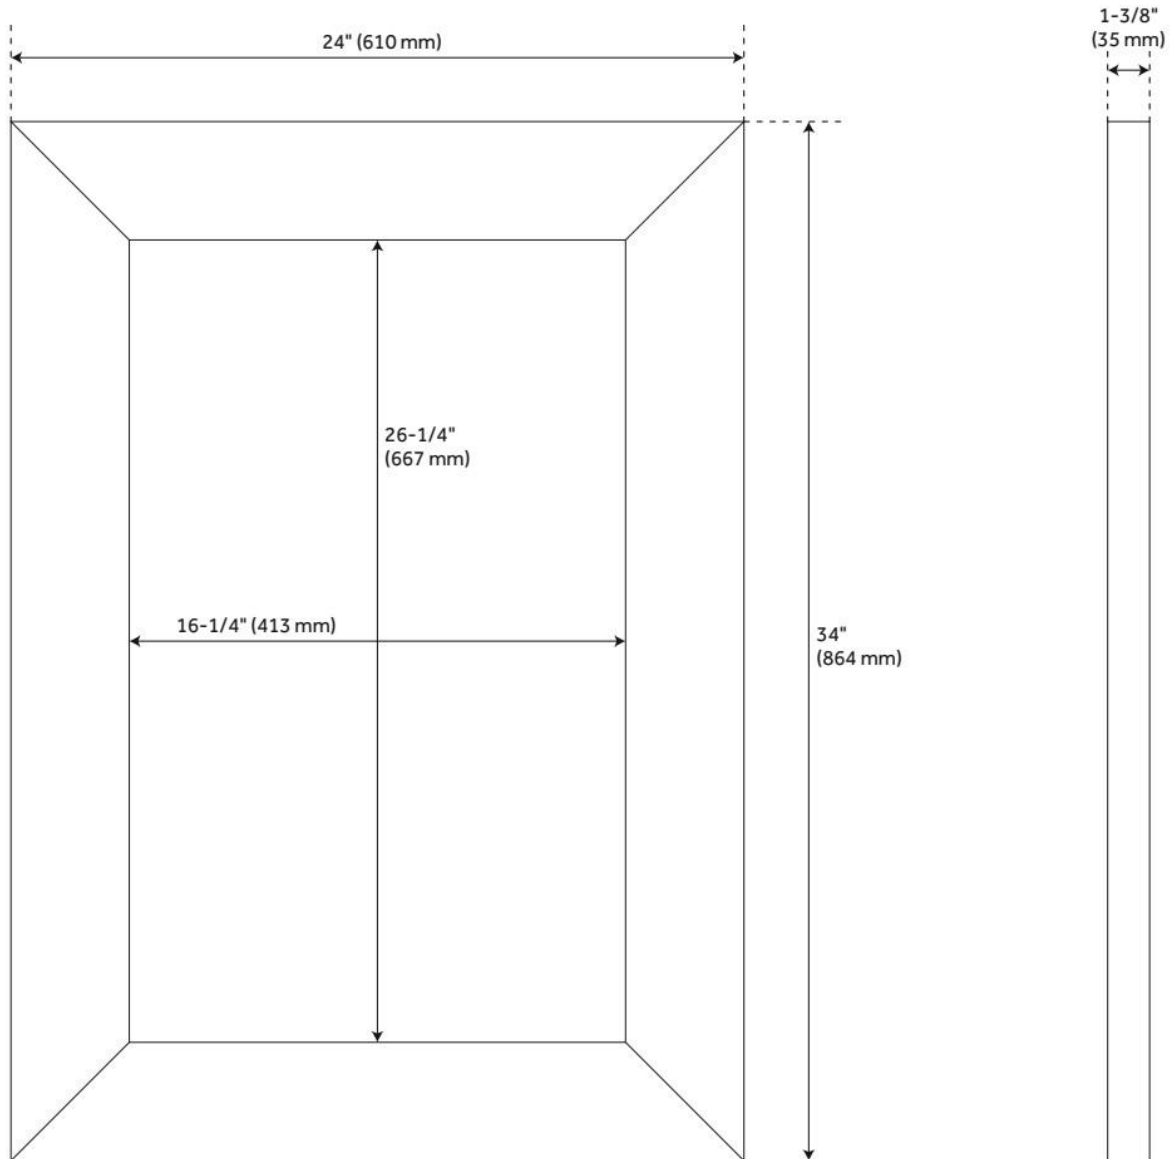

MAYSVILLE VANITY MIRROR - WHITEWASH PINE

SKU: 949547

Code: SH450619, SH450622

FEATURES

Material: Wood

On/Off Switch: No

ADDITIONAL FEATURES

- 24" Mirror overall dimensions: 24" W x 34" H x 1-3/8" D. Mirror only dimensions: 16-1/4" W x 26-1/4" H.
- 34" Mirror overall dimensions: 34" W x 34" H x 1-3/8" D. Mirror only dimensions: 26-1/4" W x 26-1/4" H.
- [Wood finish samples available.](#)

REVISED 8/23/2024

MAYSVILLE VANITY MIRROR - WHITEWASH PINE

SKU: 949547

Code: SH450619, SH450622

REVISED 8/23/2024

MAYSVILLE VANITY MIRROR - WHITEWASH PINE

SKU: 949547

Code: SH450619, SH450622