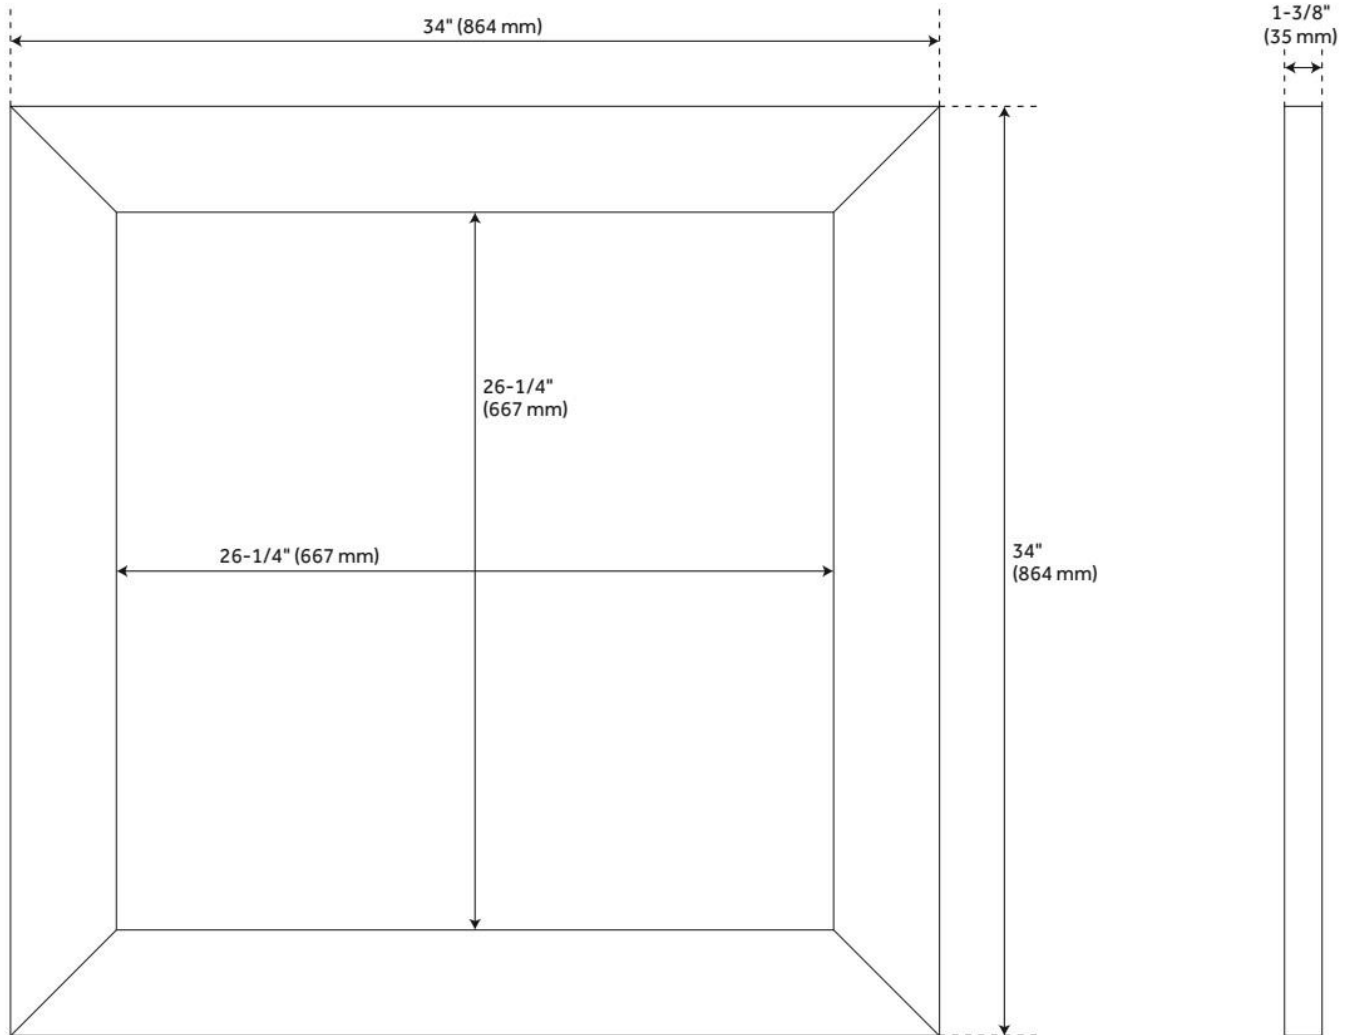

MAYSVILLE VANITY MIRROR - WHITEWASH PINE

SKU: 949547

Code: SH450619, SH450622

FEATURES

Material: Wood

On/Off Switch: No

ADDITIONAL FEATURES

- 24" Mirror overall dimensions: 24" W x 34" H x 1-3/8" D. Mirror only dimensions: 16-1/4" W x 26-1/4" H.
- 34" Mirror overall dimensions: 34" W x 34" H x 1-3/8" D. Mirror only dimensions: 26-1/4" W x 26-1/4" H.
- [Wood finish samples available.](#)

REVISED 8/23/2024

MAYSVILLE VANITY MIRROR - WHITEWASH PINE

SKU: 949547

Code: SH450619, SH450622

REVISED 8/23/2024

MAYSVILLE VANITY MIRROR - WHITEWASH PINE

SKU: 949547

Code: SH450619, SH450622