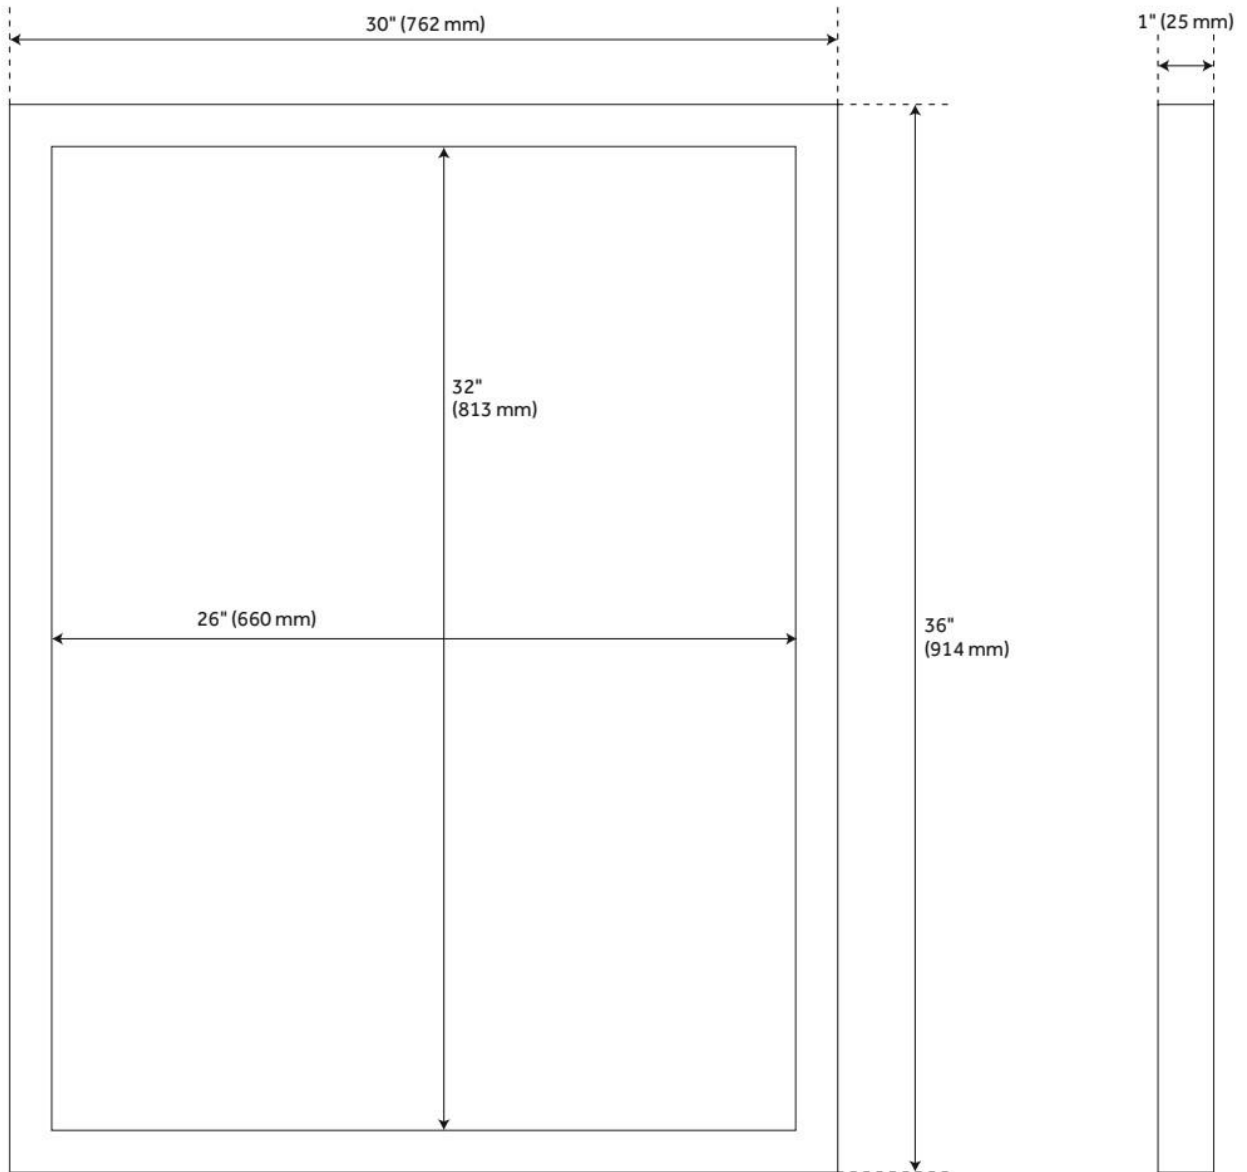

FREY MIRROR - GRAY WASH

SKU: 949624

Code: SH450642, SH450645

REVISED 8/23/2024