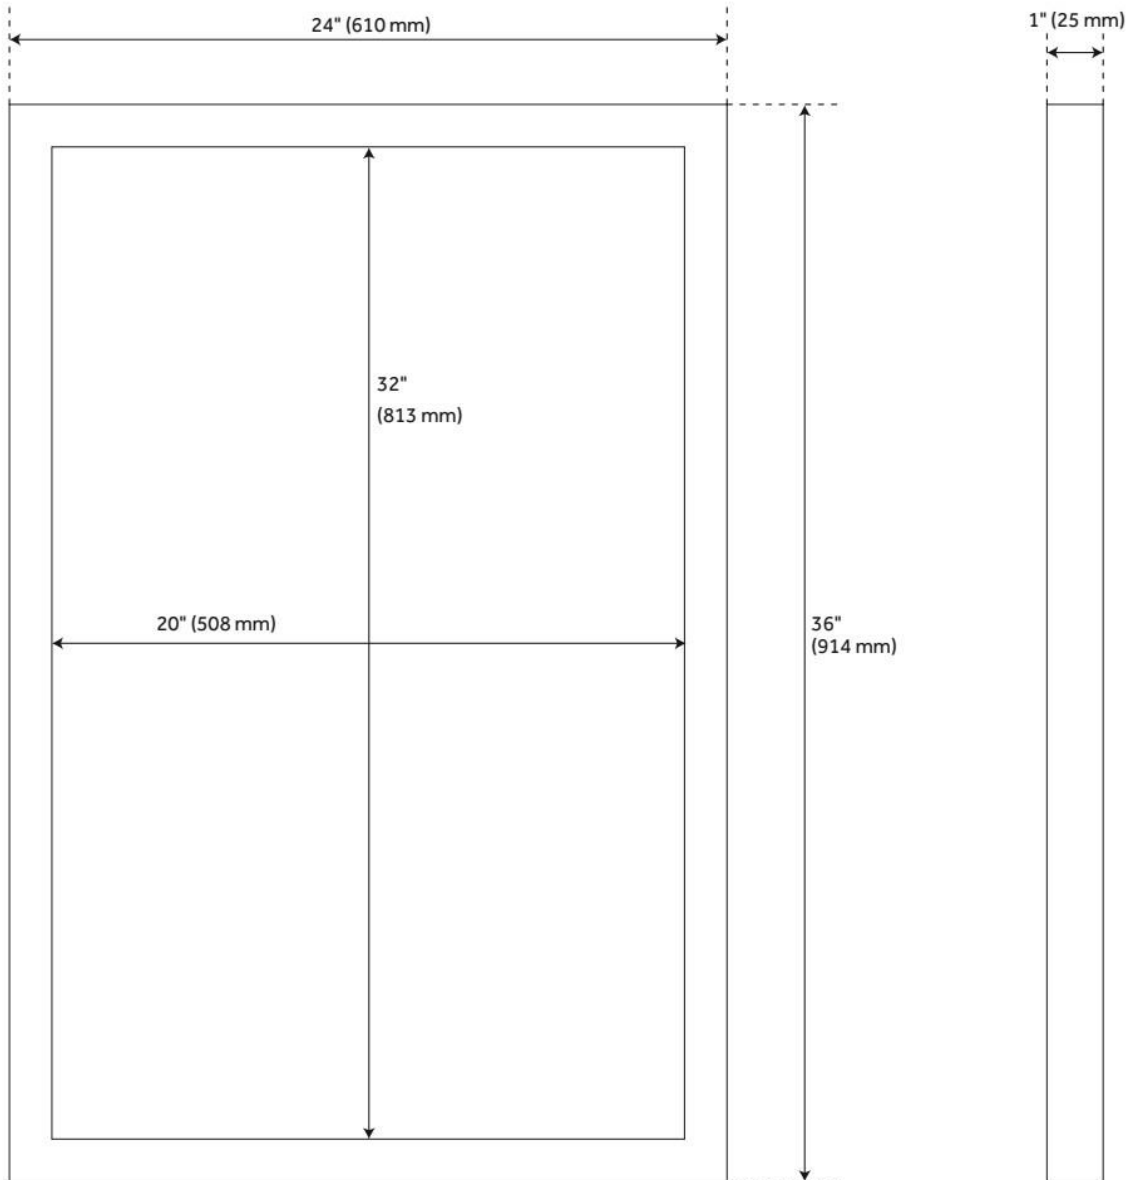

FREY MIRROR - GRAY WASH

SKU: 949624

Code: SH450642, SH450645

FEATURES

Material: Wood

On/Off Switch: No

ADDITIONAL FEATURES

- Durable French cleat mounting system included.
- All dimensions are ($\pm 1/2$ ").
- 24" Mirror overall dimensions: 24" W x 36" H x 1" D. Mirror only dimensions: 20" W x 32" H.
- 30" Mirror overall dimensions: 30" W x 36" H x 1" D. Mirror only dimensions: 26" W x 32" H.
- [Wood finish samples available.](#)

REVISED 8/23/2024

FREY MIRROR - GRAY WASH

SKU: 949624

Code: SH450642, SH450645

REVISED 8/23/2024

FREY MIRROR - GRAY WASH

SKU: 949624

Code: SH450642, SH450645